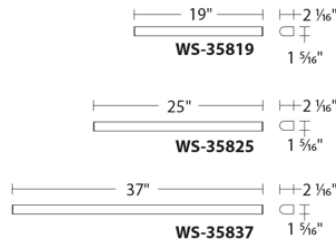

Nightstick Wall and Ceiling

WS-35819 / WS-35825 / WS-35837 / WS-35849 /
WS-35861 / WS-35873 / WS-35897

dweLED
by WAC Lighting

Location:

Fixture Type:

Catalog Number:

Project:

PRODUCT DESCRIPTION

A slender bar of light available in a variety of lengths – from very short (1.5 feet) to very long (over 8 feet) – gives you multiple mounting options for a clean and consistent lighting scheme no matter the size of your environment.

FEATURES

- Co-extruded acrylic diffuser
- Available in multiple sizes to meet numerous applications
- Decorative plate to cover up to a standard 4" junction box is included
- can be mounted vertically, horizontally, at an angle or on ceiling
- No transformer or driver needed
- ADA compliant

SPECIFICATIONS

- **Color Temp:** 3000K
- **CRI:** 90
- **Dimming:** 100% - 5% ELV
- **Rated Life:** 54,000 hrs
- **Input:** 120V
- **Construction:** Aluminum with acrylic diffuser
- **Finish:** Brushed Aluminum, White
- **Standards:** ETL & cETL listed, Damp listed, Title 24

ORDER NUMBER

Model	Wattage	Voltage	LED Lumens	Delivered Lumens	Finish
WS-35819	19"	17w	1276	787	AL Brushed Aluminum WT White
WS-35825	25"	22w	1708	1054	
WS-35837	37"	34w	2585	1595	
WS-35849	49"	44w	3399	2097	
WS-35861	61"	53w	4213	2228	
WS-35873	73"	64w	4912	3031	
WS-35897	97"	84w	6458	3985	

Example: **WS-35861-AL**

dweLED.com
Phone (800) 526.2588
Fax (800) 526.2585

Headquarters/Eastern Distribution Center
44 Harbor Park Drive
Port Washington, NY 11050

Central Distribution Center
1600 Distribution Ct
Lithia Springs, GA 30122

Western Distribution Center
1750 Archibald Avenue
Ontario, CA 91760