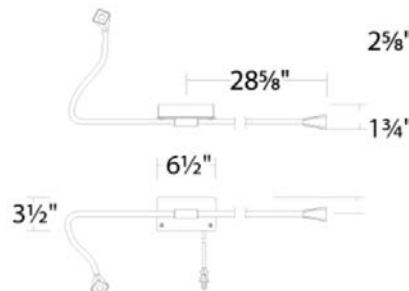

BL-1660

PRODUCT DESCRIPTION

Fingertip-touch dimming and cutting-edge led technology give the bedside lamp a much-needed upgrade. Flexible arms allow for customizable angles and task-oriented applications. Available now with one or two arms and approved for mounting in any orientation.

FEATURES

- A contemporary utilitarian design
- Flexible rubber tube for aiming
- Two 12inch cord covers included
- Fits 2" x 4" vertical switch box
- Fingertip touch dimming on back plate
- Integral driver
- Conversion plate for 4" J box included
- Driver located within canopy

SPECIFICATIONS

- **Color Temp:** 3000K
- **CRI:** 90
- **Dimming:** Internal
- **Rated Life:** 50,000 hrs
- **Input:** 120V
- **Construction:** Aluminum with glass diffuser
- **Finish:** White, Black, Titanium
- **Standards:** ETL & cETL listed, Damp listed

ORDER NUMBER

Model	Wattage	Voltage	LED Lumens	Delivered Lumens	Finish
BL-1660	2	17W	936	623	WT White
BL-1630	1	8W	489	260	BK Black
					TT Titanium

Example: **BL-1660-BK**

dweLED.com
Phone (800) 526.2588
Fax (800) 526.2585

Headquarters/Eastern Distribution Center
44 Harbor Park Drive
Port Washington, NY 11050

Central Distribution Center
1600 Distribution Ct
Lithia Springs, GA 30122

Western Distribution Center
1750 Archibald Avenue
Ontario, CA 91760