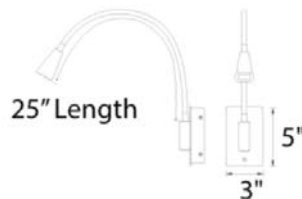

Stretch Swing Arm

BL-1660 / BL-1630

dweLED
by WAC Lighting

Fixture Type:

Catalog Number:

Project:

Location:

BL-1630

PRODUCT DESCRIPTION

Fingertip-touch dimming and cutting-edge led technology give the bedside lamp a much-needed upgrade. Flexible arms allow for customizable angles and task-oriented applications. Available now with one or two arms and approved for mounting in any orientation.

FEATURES

- A contemporary utilitarian design
- Flexible rubber tube for aiming
- Two 12inch cord covers included
- Fits 2" x 4" vertical switch box
- Fingertip touch dimming on back plate
- Integral driver
- Conversion plate for 4" J box included
- Driver located within canopy

SPECIFICATIONS

- **Color Temp:** 3000K
- **CRI:** 90
- **Dimming:** Internal
- **Rated Life:** 50,000 hrs
- **Input:** 120V
- **Construction:** Aluminum with glass diffuser
- **Finish:** White, Black, Titanium
- **Standards:** ETL & cETL listed, Damp listed

ORDER NUMBER

Model	Wattage	Voltage	LED Lumens	Delivered Lumens	Finish
BL-1660	2	17W	936	623	WT White
BL-1630	1	8W	489	260	BK Black
					TT Titanium

Example: **BL-1660-BK**

dweLED.com
Phone (800) 526.2588
Fax (800) 526.2585

Headquarters/Eastern Distribution Center
44 Harbor Park Drive
Port Washington, NY 11050

Central Distribution Center
1600 Distribution Ct
Lithia Springs, GA 30122

Western Distribution Center
1750 Archibald Avenue
Ontario, CA 91760