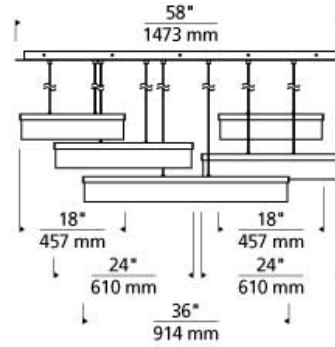

Sweep Linear Chandelier

LED T20

DESCRIPTION

Sweep by Tech Lighting is a modern architectural linear suspension designed with five ultra-thin rectilinear light panels. Integrated LED light guide technology appears as frosted glass when off then illuminates across its surface when turned on. Offered in Tech Lighting's aged brass or satin nickel finish and designed at 58" in length, the Sweep linear suspension is a definite show piece for any open setting, conference room and hospitality. Lamping options are compatible with most dimmers. Refer to the Dimming Chart for more information. Includes 120 volt 95.8 watts, 4028.8 total delivered lumens, 3000K LED linear modules. Dimmable with most LED compatible ELV and TRIAC dimmers. Ships with 12 feet of field-cuttable cable.

INSTALLATION

This product can mount to either a 4" square electrical box with round plaster ring or an octagonal electrical box (not included).

WEIGHT

50-50lb / 22.68-22.68kg ±

aged brass polished nickel

ORDERING INFORMATION