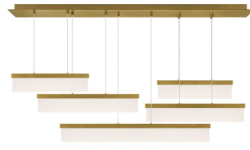

Sweep Linear Chandelier

LED T20

DESCRIPTION

Sweep by Tech Lighting is a modern architectural linear suspension designed with five ultra-thin rectilinear light panels. Integrated LED light guide technology appears as frosted glass when off then illuminates across its surface when turned on. Offered in Tech Lighting's aged brass or satin nickel finish and designed at 58" in length, the Sweep linear suspension is a definite show piece for any open setting, conference room and hospitality. Lamping options are compatible with most dimmers. Refer to the Dimming Chart for more information. Includes 120 volt 95.8 watts, 4028.8 total delivered lumens, 3000K LED linear modules. Dimmable with most LED compatible ELV and TRIAC dimmers. Ships with 12 feet of field-cuttable cable.

INSTALLATION

This product can mount to either a 4" square electrical box with round plaster ring or an octagonal electrical box (not included).

WEIGHT

50-50lb / 22.68-22.68kg ±

aged brass polished nickel

ORDERING INFORMATION