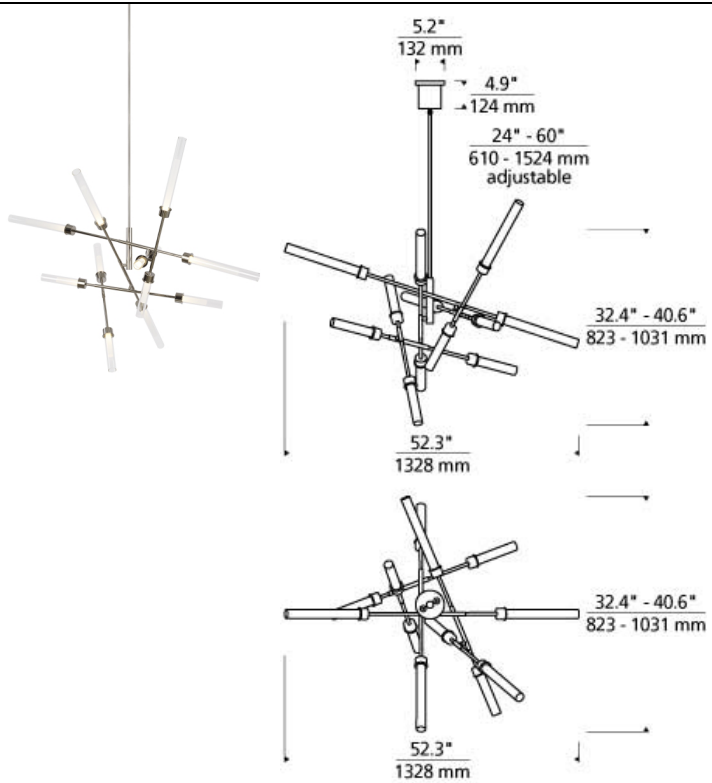

Linger 12-Light Abstract Chandelier LED

DESCRIPTION

Tech Lighting's Linger collection is designed with twelve LED lights tapered by acrylic cylinders and illuminate in multiple. Available in polished nickel and natural brass that will slowly patina for a timeless look. Linger creates a beautiful statement piece for your dining room, living room and foyer. Complete the look with more Linger chandelier and wall sconce options. Lamping options are compatible with most dimmers. Refer to the Dimming Chart for more information. Includes 54.6 watts, 4251.4 delivered lumens, 3000K LED modules. Dimmable with most LED compatible ELV and TRIAC dimmers. Includes (4) 12" and (2) 6" rigid stems in coordinating finish. Can be installed on a sloped ceiling up to 45°.

WEIGHT

16-16lb / 7.26-7.26kg ±

natural brass polished nickel

ORDERING INFORMATION

700LNG	SHAPE OR SIZE	FINISH	LAMP
12A	12-LIGHT ABSTRACT CHANDELIER	NB NATURAL BRASS N POLISHED NICKEL	-LED930 INTEGRATED LED 90 CRI 3000K 120V (T20/T24)

This product can mount to either a 4" square electrical box with round plaster ring or an octagon electrical box.

700 LNG _____

FIXTURE TYPE: _____

JOB NAME: _____

NOTES: _____

©2019 Tech Lighting, L.L.C. All Rights Reserved. The "Tech Lighting" graphic is a registered trademark of Tech Lighting, L.L.C. Tech Lighting reserves the right to change specifications for product improvements without notification.