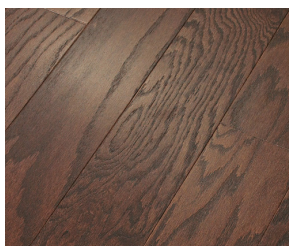

## Features

Timeless Oak 5" by Shaw Floors features red oak hardwood at its finest. With distinctive graining, these planks are sure to make a bold statement on the floor.

# TIMELESS OAK 5"

## Colors

143 Natural

543 Weathered

874 Hazelnut

958 Coffee Bean