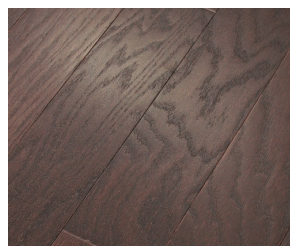

## Features

Timeless Oak 5" by Shaw Floors features red oak hardwood at its finest. With distinctive graining, these planks are sure to make a bold statement on the floor.

## Colors

143 Natural

543 Weathered

874 Hazelnut

958 Coffee Bean