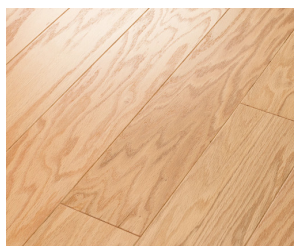

TIMELESS OAK 5"

Colors

143 Natural