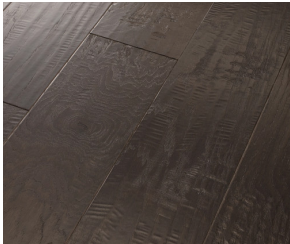

SEQUOIA 6 3/8

Colors

510 Granite