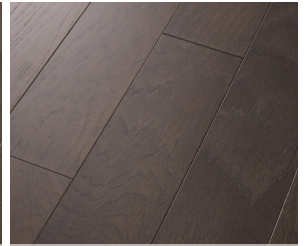

2026 Burlap
shawfloors.com

NORTHINGTON BRUSHED

	US Units	Metric Units
Style Number	SW670	
Construction	Engineered	
Species	Hickory	
Nominal Overall Thickness	1/2"	11.81 mm
Nominal Width	4.94"	125.48 mm
Finish	ScufResist Platinum	
Gloss Level	7%	
Surface Texture	Wirebrushed	
Edge Description	Micro Bevel	
End Description	Micro Bevel	
Profile	Tongue And Groove	
Weight per Carton	45 lbs	20.41 kg
SQFT per Carton	19.72 sq ft	1.83 sq m
SQFT per Pallet	1025.44 sq ft	95.26 sq m
Installation Methods	Nail, Staple, Glue, Floating	
Installation Grade	Above, On, Below	
GREENGUARD® Certified	Yes	
Cradle-to-Cradle Certified	Yes	
Radiant Heat Approved	Yes	
Residential Warranty	Lifetime	
Commercial Warranty	5 Year Commercial	
All measurements are nominal.	Cartons may include random lengths.	

Features

Northington Brushed features a rich hickory character with a subtle wire brushed texture showcased in traditional and contemporary wood tones. Also available in smooth texture, Northington Smooth.

NORTHINGTON BRUSHED

Colors

1032 Canopy

2026 Burlap

5054 Greystone

7035 Chestnut

9022 Sable