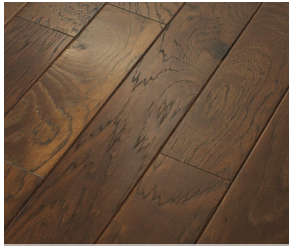

Features

Featuring a popular wire brushed texture, Mineral King offers just a touch of texture without producing the aggressive results of scraped hardwood floors. This treatment is ideal for homes that want a look that fits in between smooth...and heavy scraped. Pillowed edges and ends give each plank a more pronounced sculpted effect, which enhances the versatile vintage look. The color palette is rich, offering a wide range of options suitable for traditional or modern settings.

MINERAL KING 5

Colors

510 Granite

879 Woodlake

941 Three Rivers

2000 Pacific Crest

2002 Bravo

5003 Crystal Cave

7002 Canyon

9000 Bearpaw