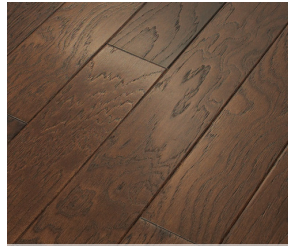

Features

Featuring a popular wire brushed texture, Mineral King offers just a touch of texture without producing the aggressive results of scraped hardwood floors. This treatment is ideal for homes that want a look that fits in between smooth...and heavy scraped. Pillowed edges and ends give each plank a more pronounced sculpted effect, which enhances the versatile vintage look. The color palette is rich, offering a wide range of options suitable for traditional or modern settings.

MINERAL KING 5

Colors

510 Granite

879 Woodlake

941 Three Rivers

2000 Pacific Crest

2002 Bravo

5003 Crystal Cave

7002 Canyon

9000 Bearpaw