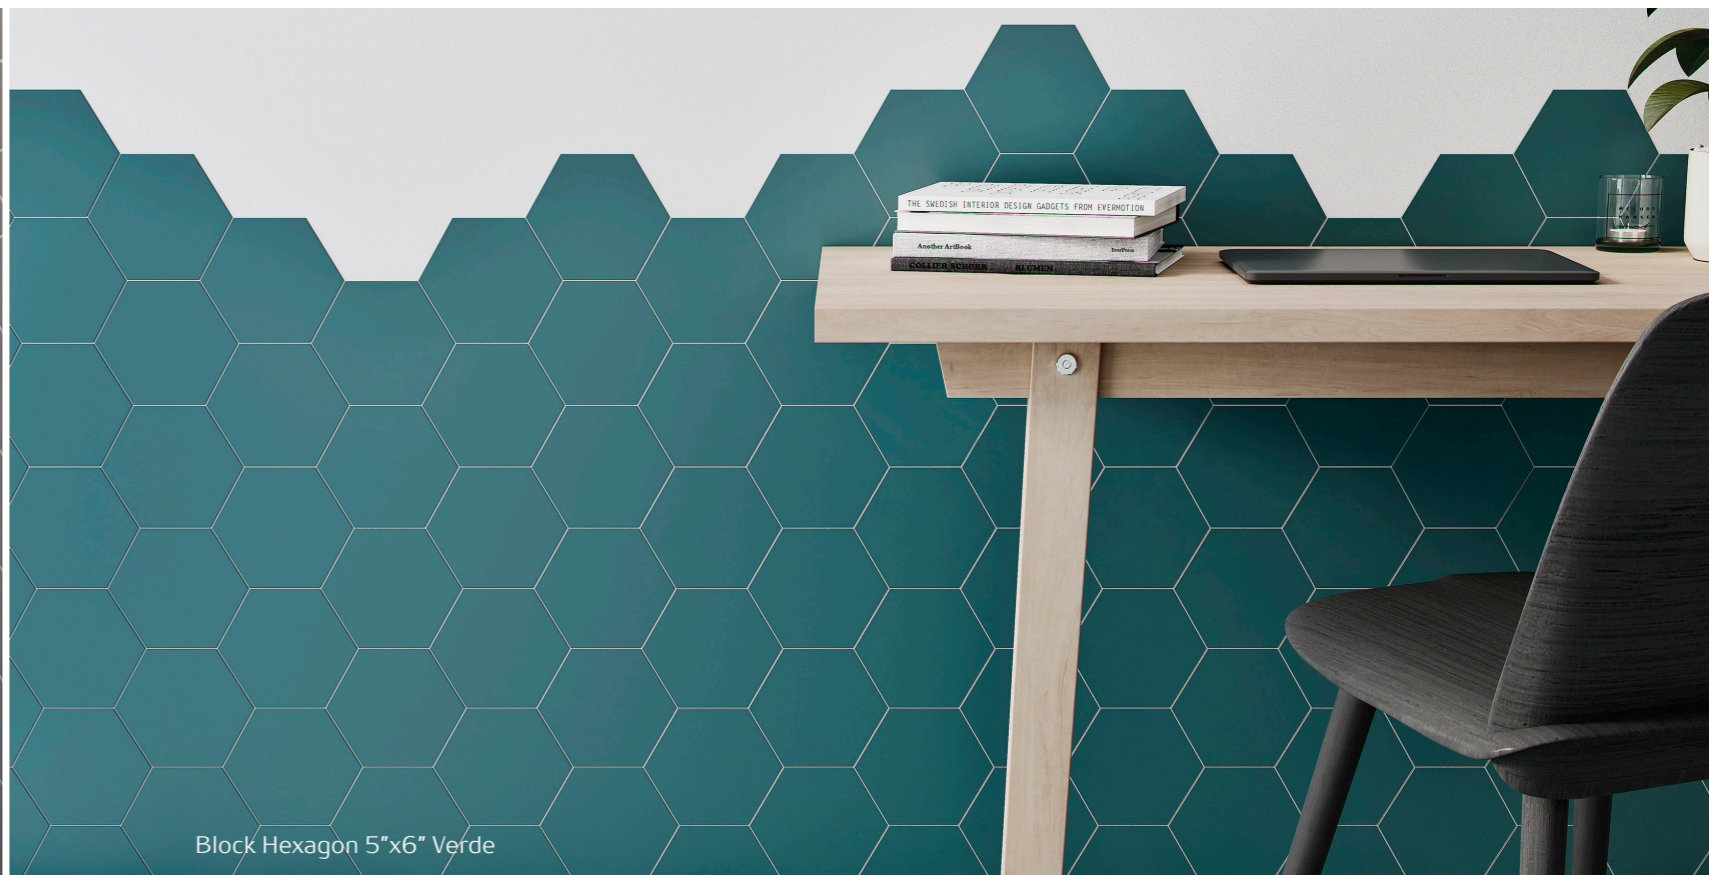

Roca

Block

Block

A collection with its own personality. Block presents contemporary and trendy colors with a variety of geometric shapes that will bring out the best in every space.

Block 2"x10" Arrow Gris Bright & Matte

Glazed Porcelain & Ceramic Wall

≡ 2"x10"

◇ 4"x24" - 5"x6"

Block 2"x10" Blanco Bright

Block 4"x24" Verde & Gris

Block Hexagon 5"x6" Verde

Block

Ceramic Wall