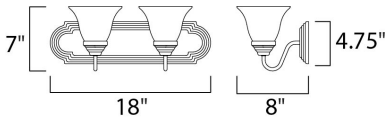

MEASUREMENTS

DIMENSION : 18" W x 7" H x 8" Ext
 BACK PLATE : 18" W x 4.75" H x 4.07" HCO
 HANGING WEIGHT : 3.53 lb

LAMPING

INPUT VOLTAGE : 120V
 LUMENS : 2,300 Rated
 BULB : 2 x 60W Incandescent E26 Medium , 120W Total
 BULB INCLUDED : (Not Included)
 DIMMABLE : Yes