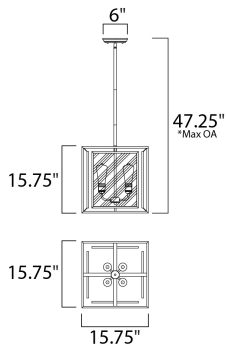

PRODUCT DESCRIPTION

Geometric metal frames finished in Black support panes of clear Seedy glass, provides for a refined restoration look. Add vintage bulbs (not included) to complete the authentic feel of this design.

*max overall height

MEASUREMENTS

DIMENSION	: 15.75" L x 15.75" W x 15.75" H
MAX OAH	: 45.75" OAH
CANOPY	: 6" W x 1" H x 6" L
HANGING WEIGHT	: 15.4 lb

LAMPING

INPUT VOLTAGE	: 120V
LUMENS	: 0 Rated
BULB	: 4 x 60W Incandescent E26 Medium , 240W Total
BULB INCLUDED	: (Not Included)
DIMMABLE	: Yes