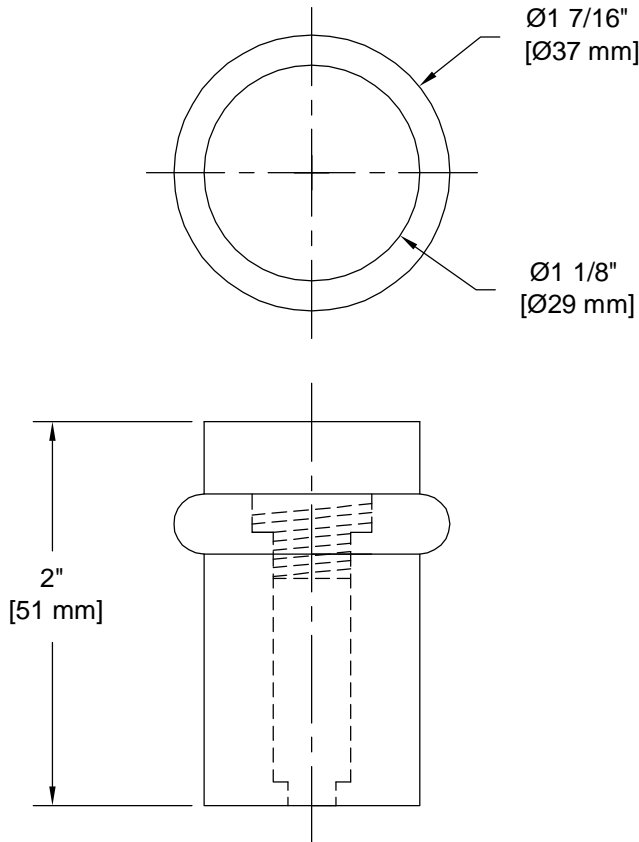

# PRODUCT DATA SHEET

**Product Description:** Door bumper, universal, 2" high. Fabricated from solid brass with a US26D satin chrome finish. Single mounting screw included.

**Overall Size:** 1 3/8" W X 2" H X 1 3/8" D

### Cross Reference

Manufacturer	Part Number

Description:

**Door Bumper, Solid Brass, Universal, 2" High**

Part Number:

**UFB5000U26D**

Date

09/16