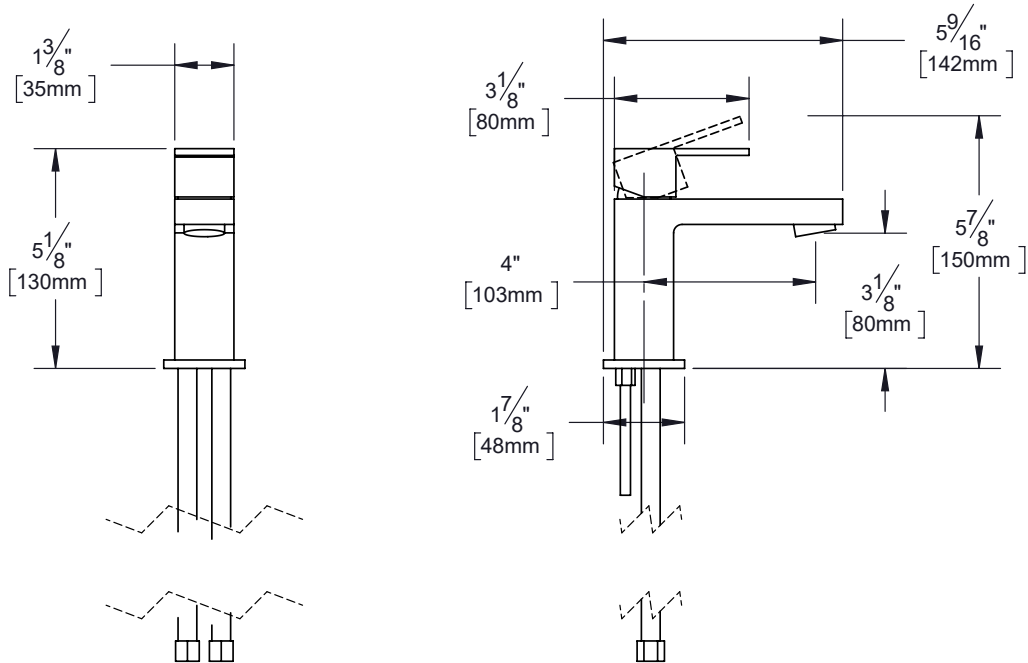

PRODUCT DATA SHEET

Product Description: Single hole contemporary / modern bathroom sink faucet, 5 1/8" high, Westshore. Body is fabricated from solid brass and handle is fabricated from zinc die cast with US15 satin nickel finish. Complies with UPC. NSF 61 certified to meet AB1953 standard. WaterSense certified, maximum 1.2 gallons per minute. ADA compliant. Use pop up drain (product #POPV15 or product #PPOPV15) sold separately.

Maximum Countertop Thickness: 2"
Faucet Centers: Single Hole
Faucet Material: Brass Body And Zinc Handle
Overall Height: 5 1/8"
Ceramic Disc Cartridges: Yes
Drain Included: No
Maximum flow Rate: 1.2 gpm (Gallons Per Minute)

Overall Size: 1 3/8" W X 5 1/8" H X 5 9/16" D

Material: Solid Brass Body and Zinc Handle

Finish: US15 Satin Nickel

Cross Reference

Manufacturer	Part Number

Description:
**Single Hole Contemporary /
 Modern Bathroom Sink
 Faucet, 5 1/8" High,
 Westshore**

Part Number:		Date	Rev.
SHFW515			
Sheet 1 of 1			