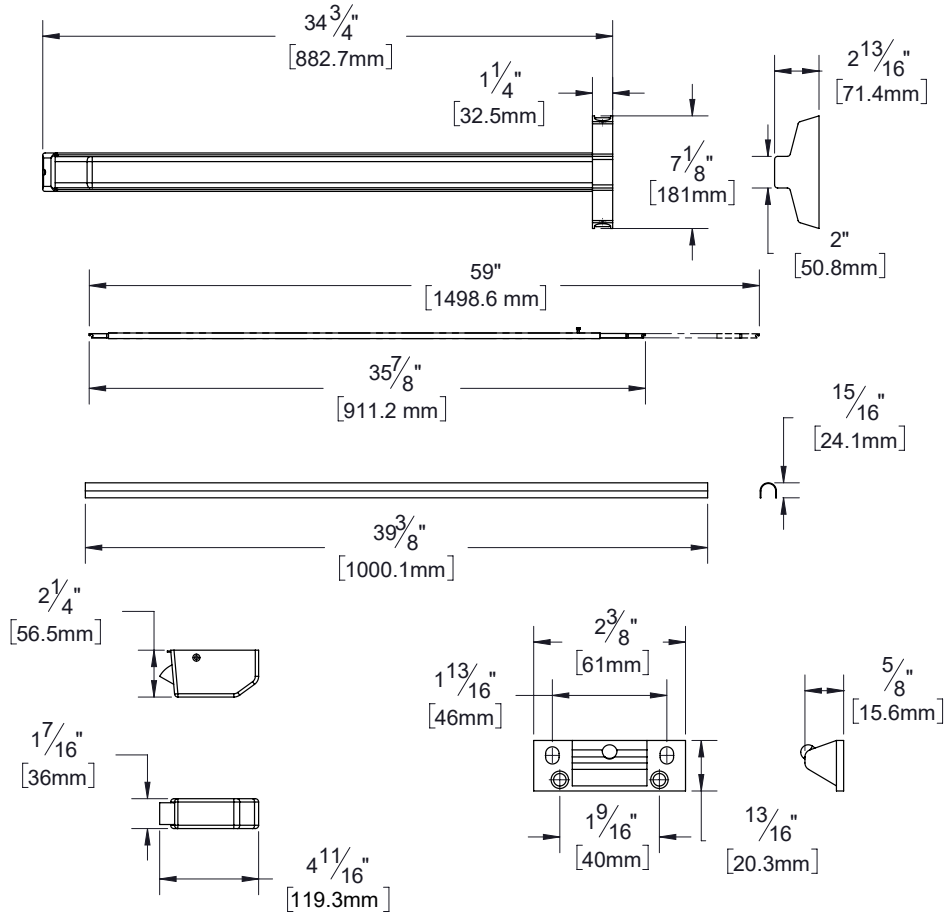

# PRODUCT DATA SHEET

**Product Description:** Narrow stile surface vertical rod exit device, designed for 27" to 36" wide narrow stile single or double doors. UL panic rated, ANSI A156.3 Grade 1. Non handed. Rail and push pad are fabricated from extruded aluminum with a duranodic bronze finish. Trim available in the following functions: entry, passage and dummy. Standard dogging with hex key. Mounting hardware included. ADA compliant.

Door Thickness: Standard Doors 1 3/4+ to 1 7/8+

ANSI/BHMA: Exit Device: A156.3 Grade 1

**Overall Size:** 34 3/4" W X 7 1/8" H X 2 13/16" D

**Material:** Extruded Aluminum

**Finish:** Duranodic Bronze

### Cross Reference

Manufacturer	Part Number

Description:

**Narrow Stile Surface Vertical Rod Exit Device, Panic Rated, 36", ANSI Grade 1**

Part Number:

**PEN3684VPPB**

Date

01/21