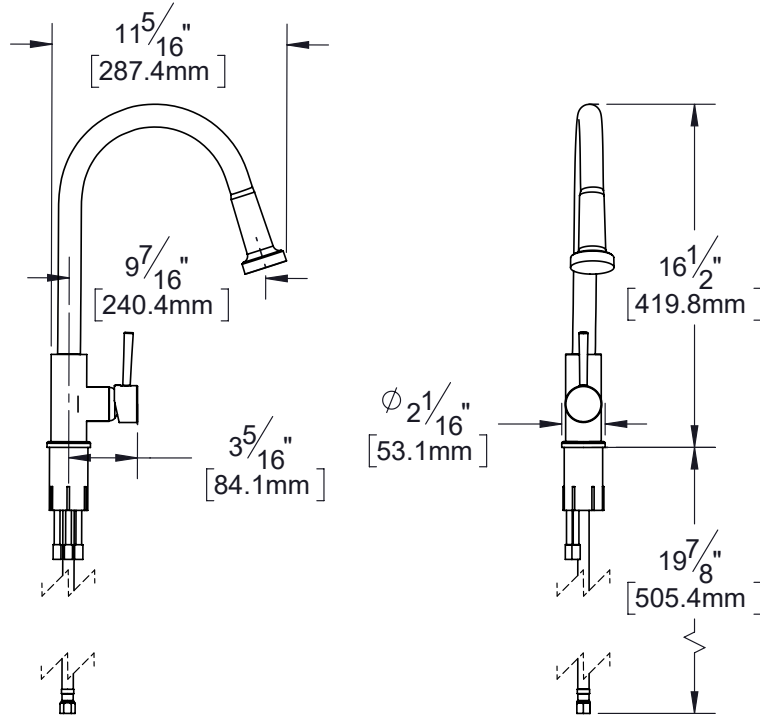

# PRODUCT DATA SHEET

**Product Description:** Contemporary/modern kitchen faucet, pull down sprayer, 16 1/2" high. Fabricated from zinc die cast with US19 matte black finish. NSF lead free waterway. Ships with quick connect water supply lines. Complies with UPC. NSF 61 certified to meet AB1953 standard. Maximum 1.8 gallons per minute. ADA compliant.

**Maximum Countertop Thickness:** 1 1/4"  
**Faucet Centers:** Single Hole  
**Overall Height:** 16 1/2"  
**Ceramic Disc Cartridges:** Yes  
**Drain Included:** No  
**Maximum Flow Rate:** 1.8 GPM (Gallons Per Minute)

**Overall Size:** 2 3/32" W X 16 1/2" H X 11 7/8" D

**Material:** Zinc

**Finish:** US19 Matte Black Finish

## Contemporary / Modern Kitchen Faucet, Pull Down Sprayer, 16 1/2" High

Part Number:	Date	Rev.
<b>KF4PDS</b>		
Sheet 1 of 1		