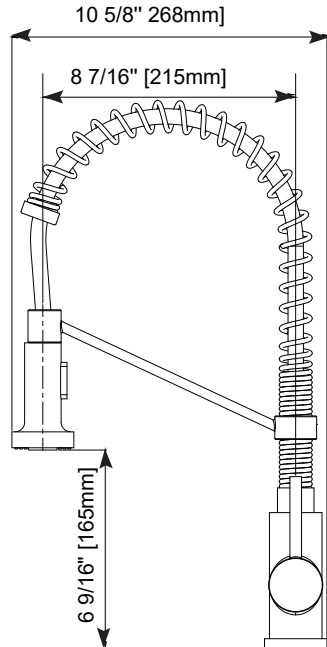

PRODUCT DATA SHEET

Product Description: Contemporary / modern kitchen faucet, pull down sprayer, 18 1/2" high. Body is fabricated from low-lead brass and handle is fabricated from zinc die cast with US15 satin nickel finish. NSF lead free waterway. Ships with quick connect water supply lines. Complies with UPC. NSF 61 certified to meet AB1953 standard. Maximum 1.8 gallons per minute. ADA compliant. Use kitchen faucet installation deckplate (product #KFDPR15) sold separately to cover pre-existing faucet holes. Use with kitchen faucet soap dispenser (product #KFSD15) sold separately.

Maximum Countertop Thickness: 1 1/4"
Faucet Centers: Single Hole
Overall Height: 16 1/2"
Ceramic Disc Cartridges: Yes
Drain Included: No
Maximum Flow Rate: 1.8 GPM (Gallons Per Minute)

Overall Size: 2 3/32" W X 18 1/8" H X 10 5/8" D

Material: Low-Lead Brass Body And Zinc Handle

Finish: US15 Satin Nickel

Cross Reference

Manufacturer	Part Number

Description:

Contemporary / Modern Kitchen Faucet, Pull Down Sprayer, 18 1/2" High

Part Number:	Date	Rev.
KF3PDS		
Sheet 1 of 1		