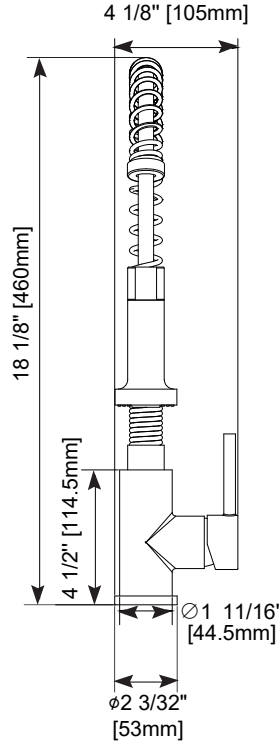

PRODUCT DATA SHEET

Product Description: Contemporary / modern kitchen faucet, pull down sprayer, 18 1/2" high. Body is fabricated from low-lead brass and handle is fabricated from zinc die cast with US15 satin nickel finish. NSF lead free waterway. Ships with quick connect water supply lines. Complies with UPC. NSF 61 certified to meet AB1953 standard. Maximum 1.8 gallons per minute. ADA compliant. Use kitchen faucet installation deckplate (product #KFDPR15) sold separately to cover pre-existing faucet holes. Use with kitchen faucet soap dispenser (product #KFSD15) sold separately.

Maximum Countertop Thickness: 1 1/4"
Faucet Centers: Single Hole
Overall Height: 16 1/2"
Ceramic Disc Cartridges: Yes
Drain Included: No
Maximum Flow Rate: 1.8 GPM (Gallons Per Minute)

Overall Size: 2 3/32" W X 18 1/8" H X 10 5/8" D

Material: Low-Lead Brass Body And Zinc Handle

Finish: US15 Satin Nickel

Cross Reference

Manufacturer	Part Number

Description:

Contemporary / Modern Kitchen Faucet, Pull Down Sprayer, 18 1/2" High

Part Number:	Date	Rev.
KF3PDS		
Sheet 1 of 1		