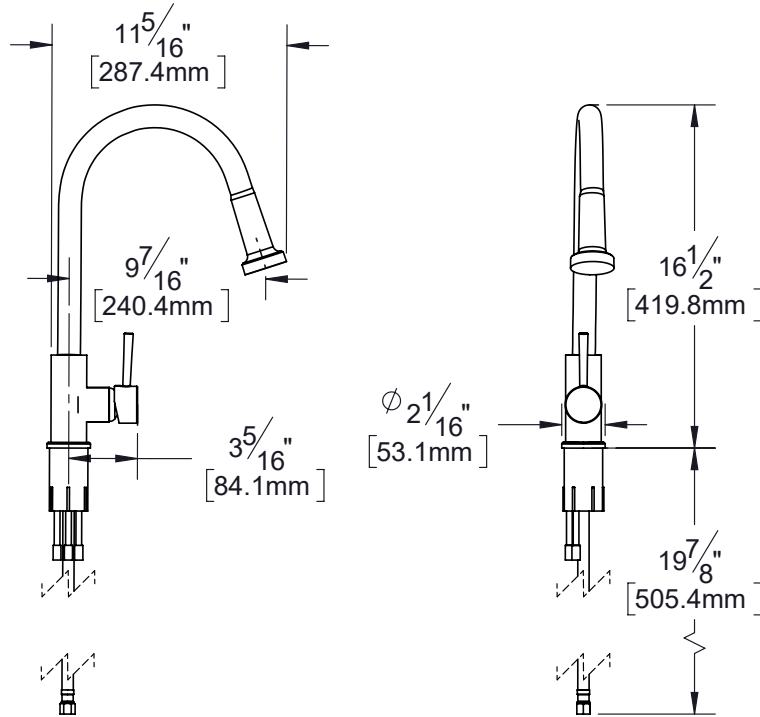

PRODUCT DATA SHEET

Product Description: Contemporary/modern kitchen faucet, pull down sprayer, 16 1/2" high. Fabricated from zinc die cast with US15 satin nickel finish. NSF lead free waterway. Ships with quick connect water supply lines. Complies with UPC. NSF 61 certified to meet AB1953 standard. Maximum 1.8 gallons per minute. ADA compliant. Use kitchen faucet installation deckplate (product #KFDPR15) sold separately to cover pre-existing faucet holes. Use with kitchen faucet soap dispenser (product #KFSD15) sold separately.

Maximum Countertop Thickness: 1 1/4"
Faucet Centers: Single Hole
Overall Height: 16 1/2"
Ceramic Disc Cartridges: Yes
Drain Included: No
Maximum Flow Rate: 1.8 GPM (Gallons Per Minute)

Overall Size: 2 3/32" W X 16 1/2" H X 11 7/8" D

Material: Zinc

Finish: Satin Nickel

Cross Reference

Manufacturer	Part Number

Description:

Contemporary / Modern Kitchen Faucet, Pull Down Sprayer, 16 1/2" High

Part Number:	Date	Rev.
KF2PDS		
Sheet 1 of 1		