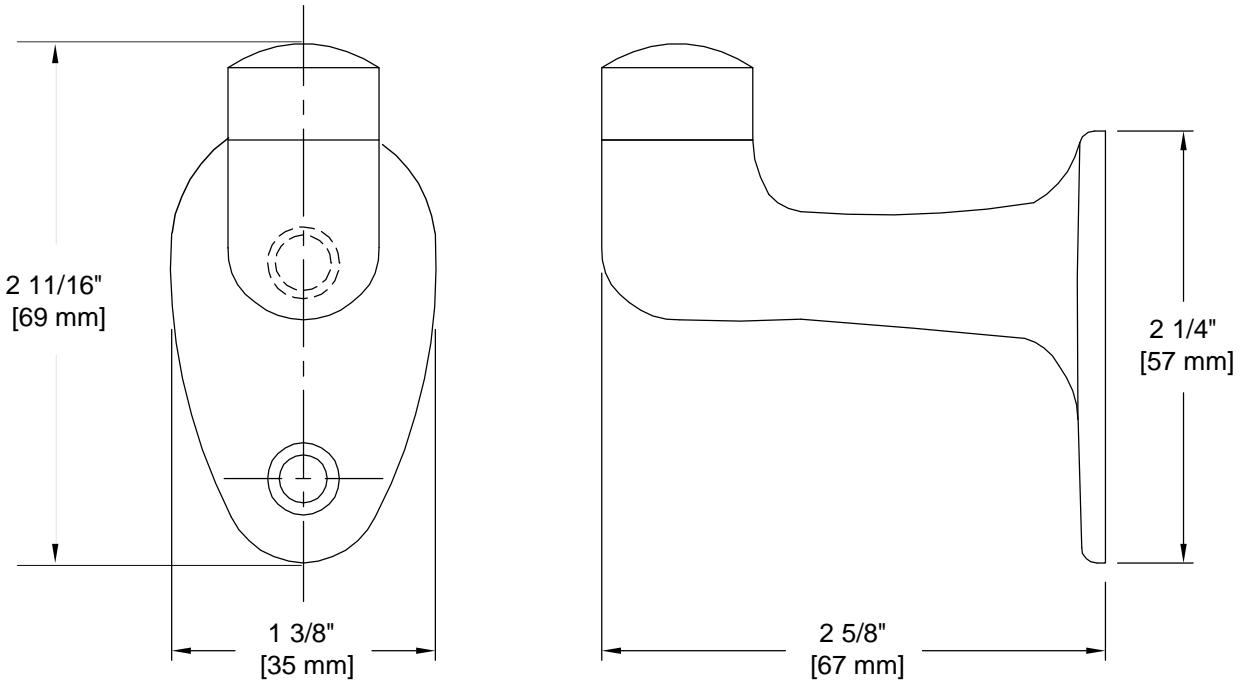

# PRODUCT DATA SHEET

**Product Description:** Door bumper, goose neck, 2 5/8". Fabricated from zinc with a US15 satin nickel finish. Mounting hardware: One 1" length screw, concrete and wood anchors included.

**Overall Size:** 1 3/8" W X 2 11/16" H X 2 5/8" D

**Material:** Zinc

**Finish:** US15 Satin Nickel

### Cross Reference

Manufacturer	Part Number

Description:

**Door Bumper, Zinc,  
Goose Neck, 2 5/8"**

Part Number:

**FDB278U15**

Date

09/19