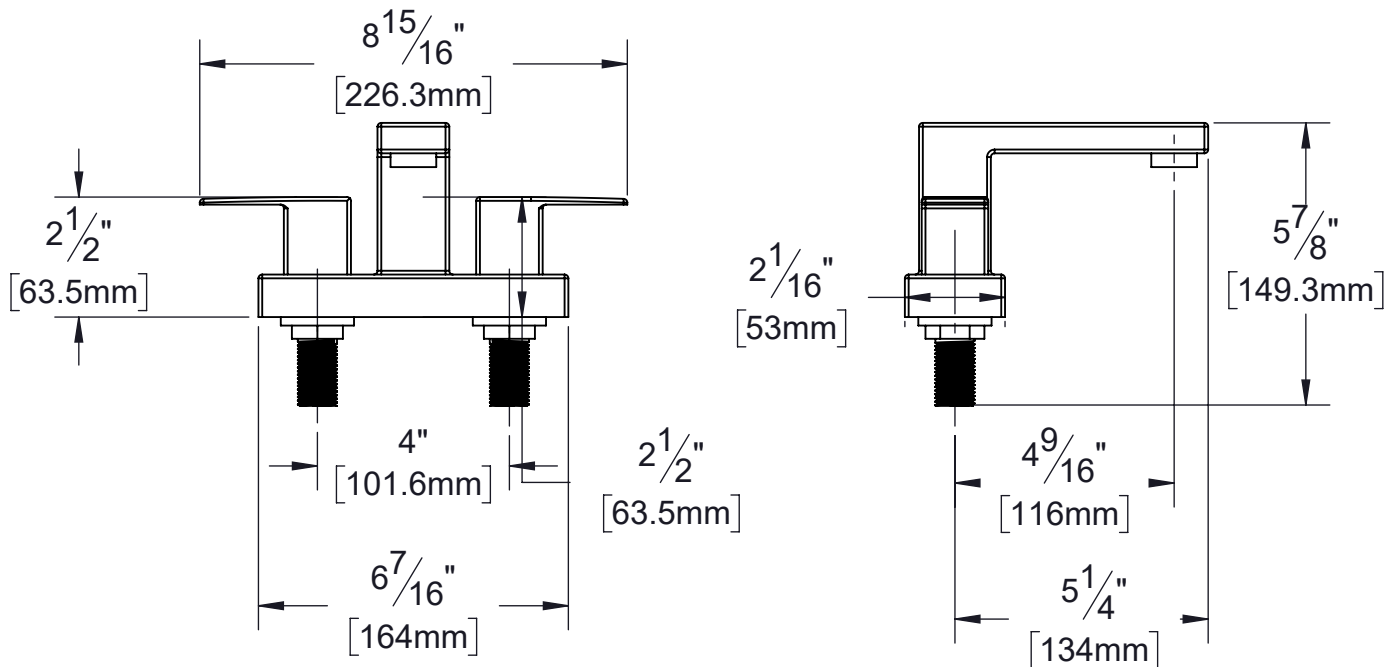

PRODUCT DATA SHEET

Product Description: Centerset contemporary/modern bathroom sink faucet, 4" wide. Body is fabricated from lead-free brass and handles are fabricated from zinc die cast with US26 bright chrome finish. Complies with UPC. NSF 61 certified to meet AB1953 standard. WaterSense certified, maximum 1.5 gallons per minute. ADA compliant. Use pop up drain (product #POPV26 or product #PPOPV26) and water supply lines (product #SL24) sold separately.

Maximum Countertop Thickness: 1 1/4"
Faucet Centers: 4" Centers
Overall Height: 3 15/16"
Ceramic Disc Cartridges: Yes
Drain Included: No
Maximum Flow Rate: 1.5 GPM (Gallons Per Minute)

Overall Size: 8 15/16"W X 5 7/8" H X 5 1/4"D

Material: Brass Body And Zinc Handles

Finish: US26 Bright Chrome

Cross Reference

Manufacturer	Part Number

Description:
Center Set Contemporary / Modern Bathroom Sink Faucet, 4" Wide, Square

Part Number: CSFS26	Date	Rev.
Sheet 1 of 1		