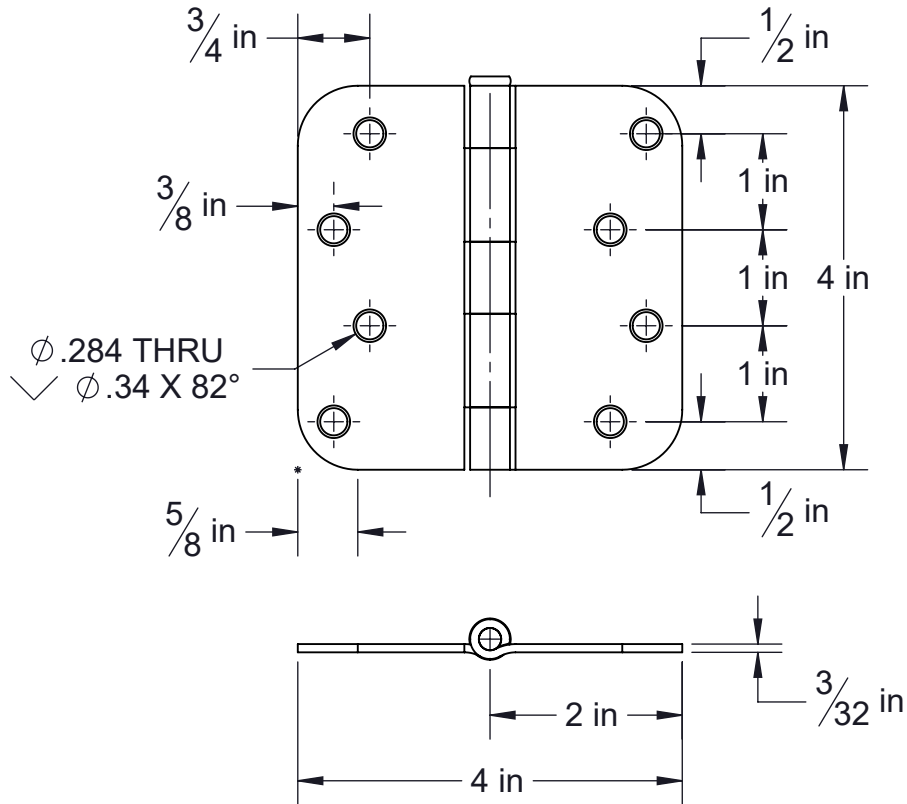

PRODUCT DATA SHEET

Product Description: Plain bearing mortise residential door hinges; 4 In. X 4 In. X 5/8 In. radius corners; 2 hinges per pack; 12 X 3/4 In. Phillips head wood screws included; fabricated from steel; US26 bright chrome finish.

Overall Size: 4" W X 4" H X 5/8" Radius

Material: Steel

Finish: US26 Bright Chrome

Cross Reference

Manufacturer	Part Number

Description:

**Door Hinges, Plain Bearing,
4 In. X 4 In. X 5/8 In.,
2 Pack**

Part Number: