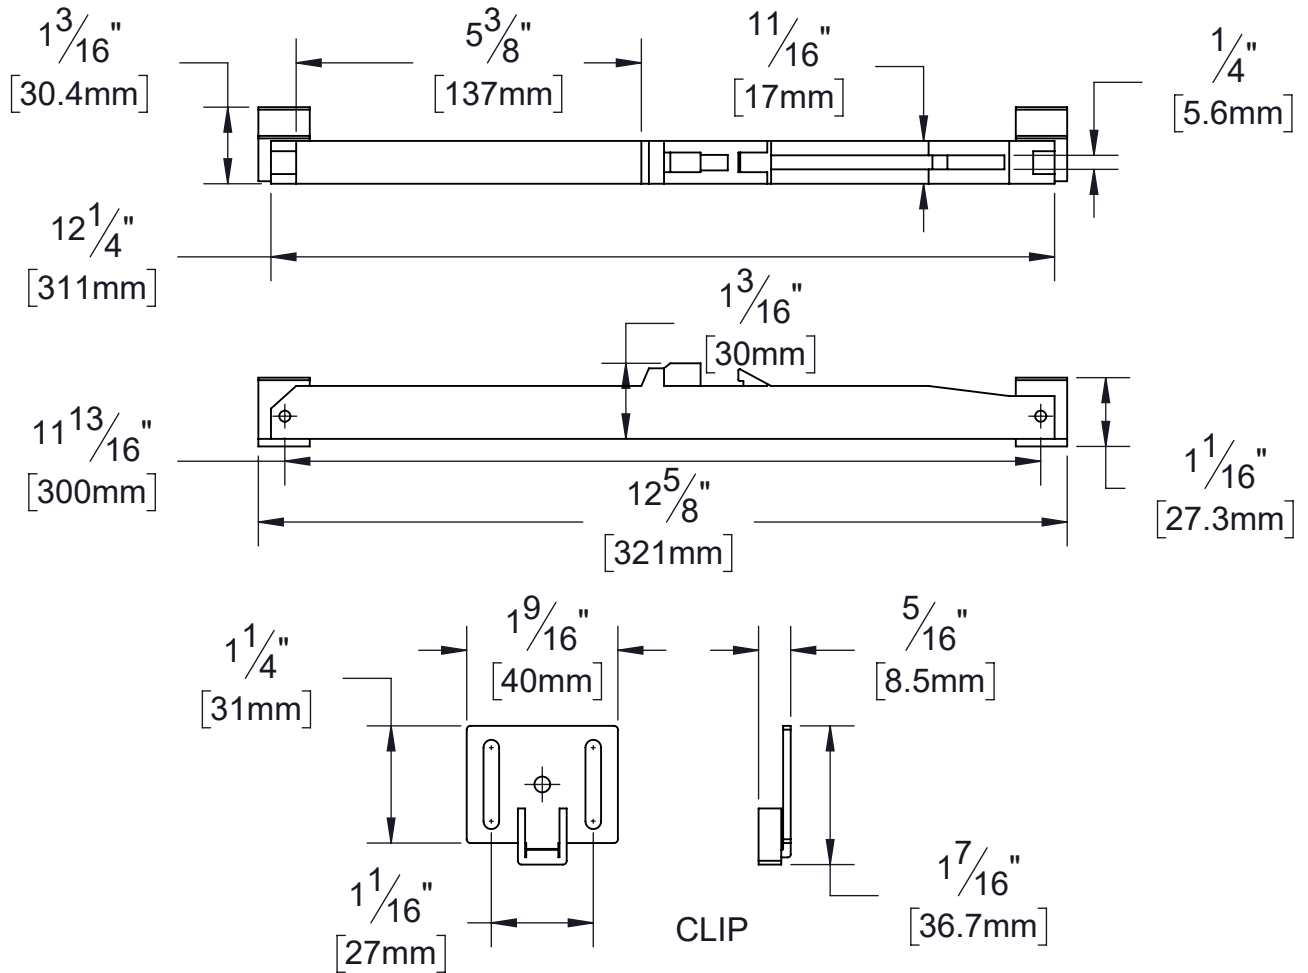

PRODUCT DATA SHEET

Product Description: Barn door soft close kit, includes 2 buffers and 2 triggers. Fabricated from steel and plastic with a US15 satin nickel finish. Hidden behind the rail, slows the doors bringing to a soft stop in their final position. Ships with mounting hardware.

Overall Size: 12 5/8" W X 1 3/16" H X 1 3/16" D

Material: Steel And Plastic

Finish: US15 Satin Nickel

Cross Reference

Manufacturer	Part Number

Description:

Barn Door Soft Close Kit

Part Number: