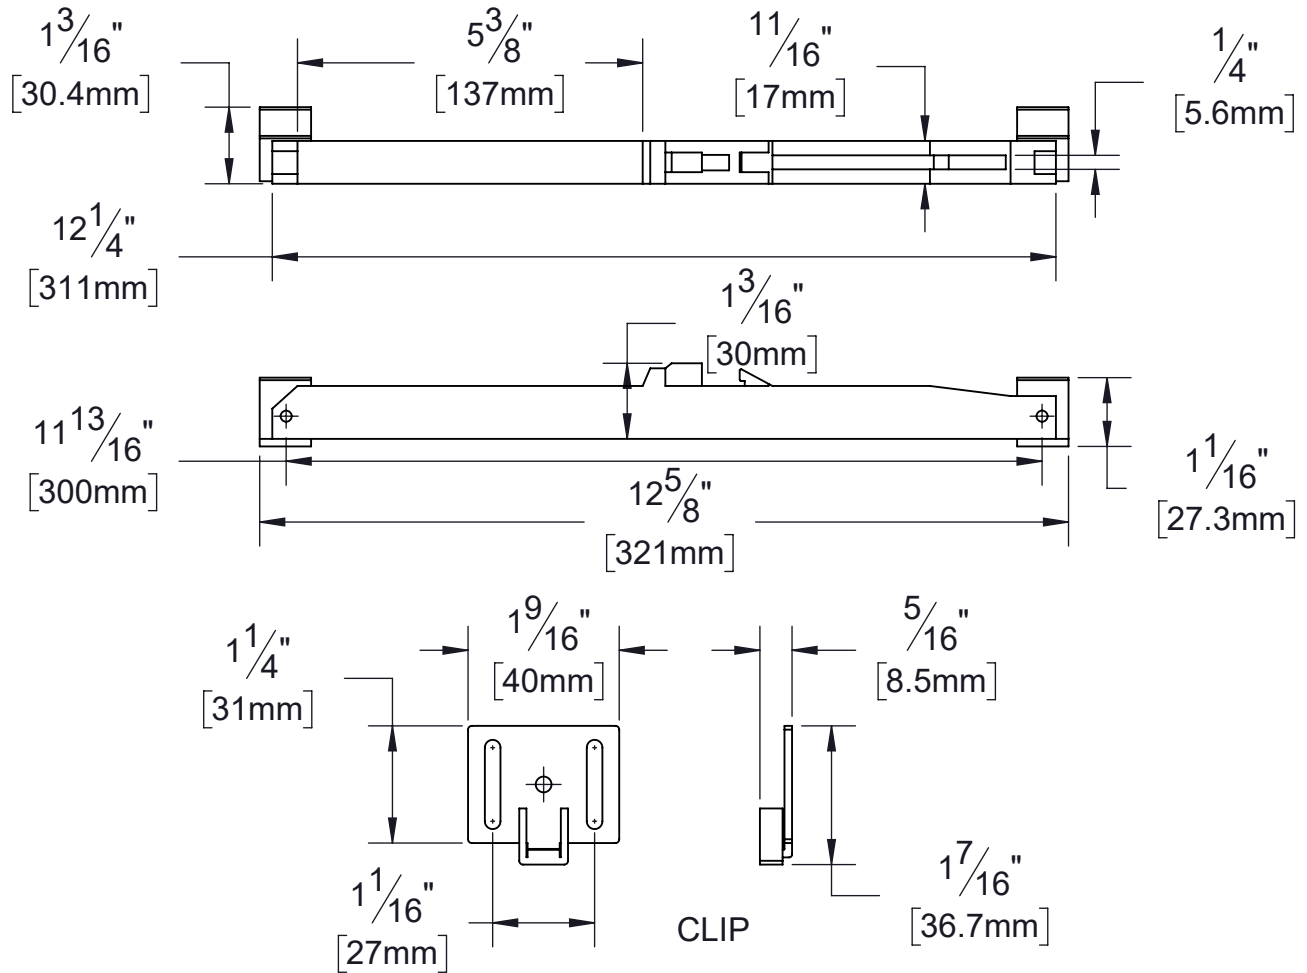

# PRODUCT DATA SHEET

**Product Description:** Barn door soft close kit, includes 2 buffers and 2 triggers. Fabricated from steel and plastic with a US19 matte black finish. Soft close latches slowly and brings door to a soft stop. Ships with mounting hardware.

**Overall Size:** 12 5/8" W X 1 3/16" H X 1 3/16" D

**Material:** Steel And Plastic

**Finish:** US19 Matte Black

### Cross Reference

Manufacturer	Part Number

Description:

**Barn Door Soft Close Kit**

Part Number:

**36322**

Date

Rev.