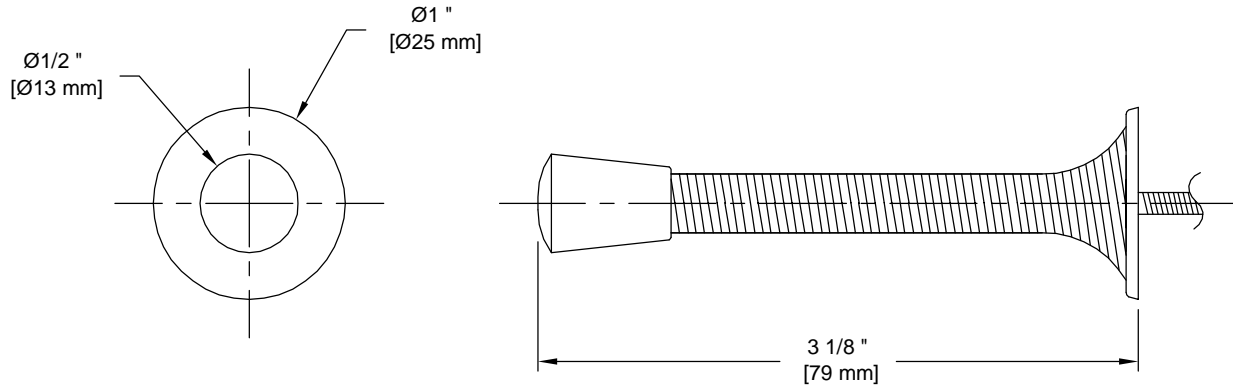

PRODUCT DATA SHEET

Product Description: Spring door stop, 3 1/8", heavy duty. Fabricated from steel with a US10B oil rubbed bronze finish. Ships with mounting hardware.

Overall Size: 1" W X 1" H X 3 1/8" D

Material: Steel

Finish: US10B Oil Rubbed Bronze

Cross Reference

| Manufacturer | Part Number |
|--------------|-------------|
| | |
| | |
| | |

Description:

Spring Door Stop,
3 1/8", Heavy Duty

Part Number: