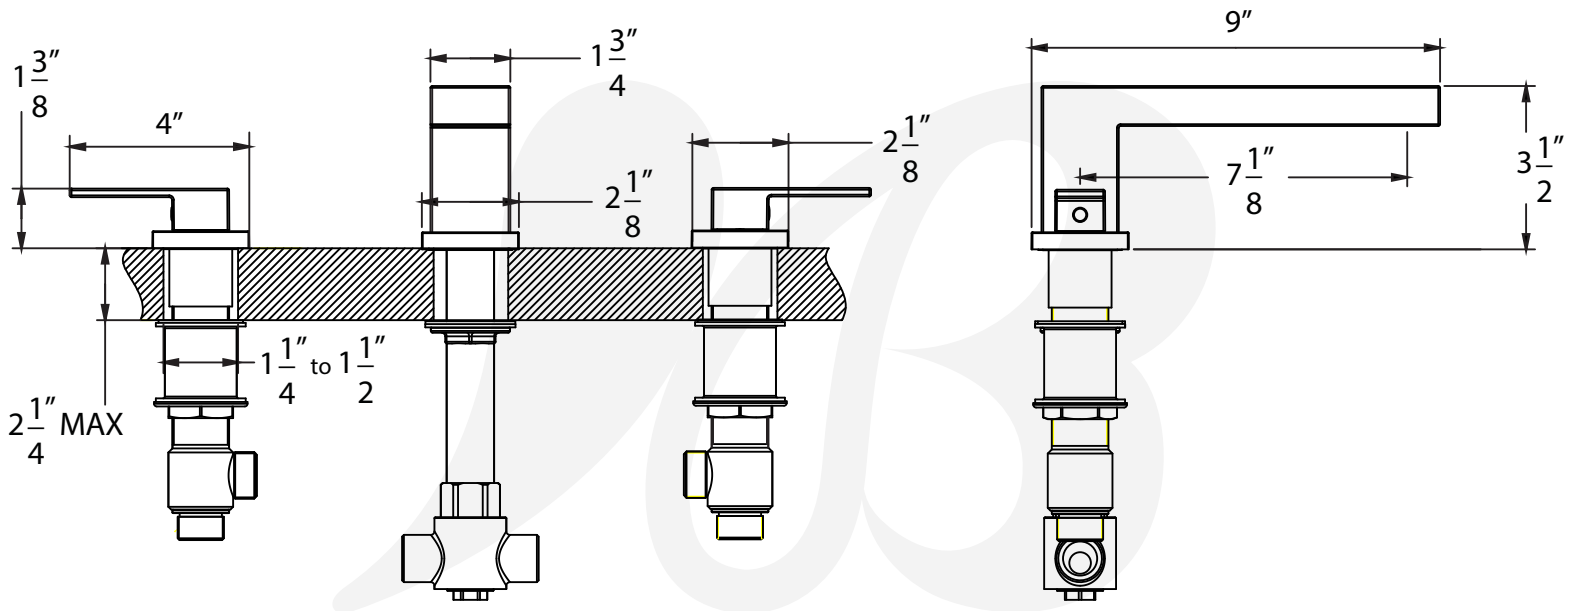

S7382001, S7382002, S7382014, S7382016, S7382049 - Razo Roman Tub Filler

Description

- 3 pc Roman tub filler faucet
- 90 deg turn ceramic disc cartridges
- Metal lever handles
- 3/4" NPT Connections
- 18 GPM @ 60 PSI

**BREAK DOWN
Component Parts List**

1	ATBX0079	AERATOR	1
2	CTQP0056	AERATOR TOOL	1
3	CTHZ0641	HANDLE	2
4	CTCP0072	HANDLE KNOB	2
5	CTST4101	SCREW	2
6	CTWP0294	SEAL	2
7	CCQT0002	HEX WRENCH	1
8	CTCZ0292	HANDLE COVER	2
9	CTDB0600	NUT	2
10	CTWR0060	WASHER	2
11	CTWR0272	WASHER	2
12	CTCT0035	BUSHING	2
13	CTWQ0007	WASHER	2
14	CTNP0046-XR	NUT	1
15	ATBQ0226	SHANK	1
16	CTFB0277	SPOUT	1
17	CTST0137	SCREW	1
18	CKQT0002	HEX WRENCH	1
19	CTDZ0139	BASE SEAT	1
20	CTST1003	SCREW	2
21	CTRR0013	O-RING	1
22	ATBP0182	PIPE	1
23	CTWB0102	WASHER	1
24	CTWR0270	WASHER	1
25	CTWR0090	WASHER	1
26	CTWT0038	WASHER	1
27	CTNB0059	NUT	1
28	CTWR0053	WASHER	1
29	CTNP0046-XD	NUT	1
30	CTMB0145	ADAPTER	1
31	CTRR0045	O-RING	1
32	CTYB0057	T-CONNECTOR	1
33	ATBQ0225	SHANK	1
34	CTRR0031	O-RING	1
35	CTNB0037	PLUG	1
36	ATBP0013	HOSE	2