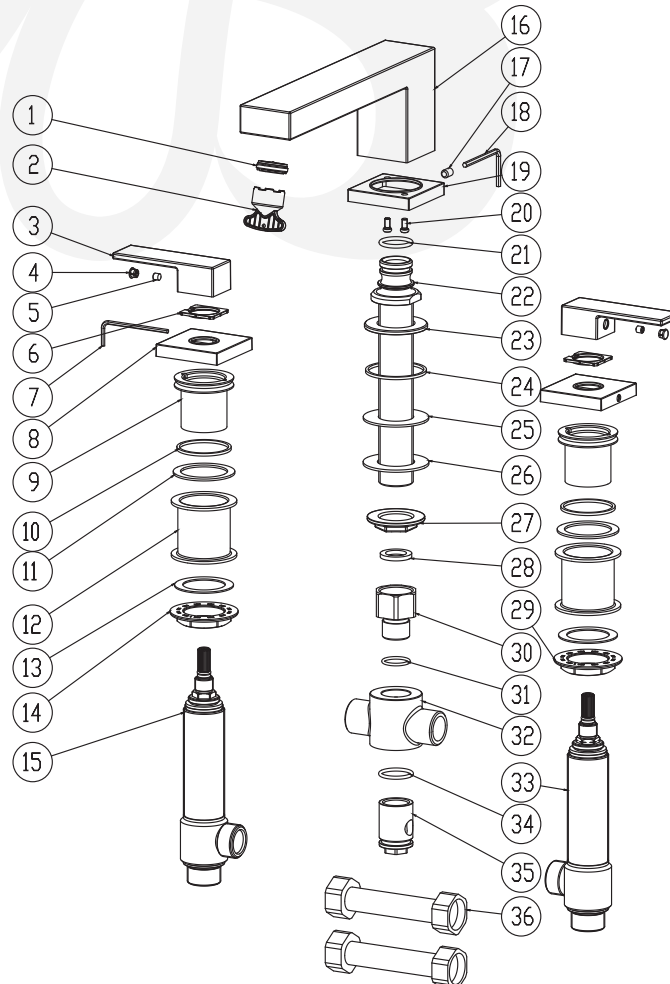

S7382001, S7382002, S7382014, S7382016, S7382049 - Razo Roman Tub Filler

Description

- 3 pc Roman tub filler faucet
- 90 deg turn ceramic disc cartridges
- Metal lever handles
- 3/4" NPT Connections
- 18 GPM @ 60 PSI

Standards

- Complies with IAPMO UPC/cUPC
- ADA Accessibility Guidelines for Buildings and Facilities - 4.27.4 Controls and Mechanisms

• S7382001

Colors / Finishes

- S7382001 - Chrome
- S7382002 - PVD Satin Nickel
- S7382014 - PVD Polished Nickel
- S7382016 - PVD Satin Brass
- S7382049 - Matte Black

**BREAK DOWN
Component Parts List**

1	ATBX0079	AERATOR	1
2	CTQP0056	AERATOR TOOL	1
3	CTHZ0641	HANDLE	2
4	CTCP0072	HANDLE KNOB	2
5	CTST4101	SCREW	2
6	CTWP0294	SEAL	2
7	CCQT0002	HEX WRENCH	1
8	CTCZ0292	HANDLE COVER	2
9	CTDB0600	NUT	2
10	CTWR0060	WASHER	2
11	CTWR0272	WASHER	2
12	CTCT0035	BUSHING	2
13	CTWQ0007	WASHER	2
14	CTNP0046-XR	NUT	1
15	ATBQ0226	SHANK	1
16	CTFB0277	SPOUT	1
17	CTST0137	SCREW	1
18	CKQT0002	HEX WRENCH	1
19	CTDZ0139	BASE SEAT	1
20	CTST1003	SCREW	2
21	CTRR0013	O-RING	1
22	ATBP0182	PIPE	1
23	CTWB0102	WASHER	1
24	CTWR0270	WASHER	1
25	CTWR0090	WASHER	1
26	CTWT0038	WASHER	1
27	CTNB0059	NUT	1
28	CTWR0053	WASHER	1
29	CTNP0046-XD	NUT	1
30	CTMB0145	ADAPTER	1
31	CTRR0045	O-RING	1
32	CTYB0057	T-CONNECTOR	1
33	ATBQ0225	SHANK	1
34	CTRR0031	O-RING	1
35	CTNB0037	PLUG	1
36	ATBP0013	HOSE	2

Item Number	Type	Date
S7382001, S7382002, S7382014, S7382016, S7382049	Razo Roman Tub Filler	7/27/2017