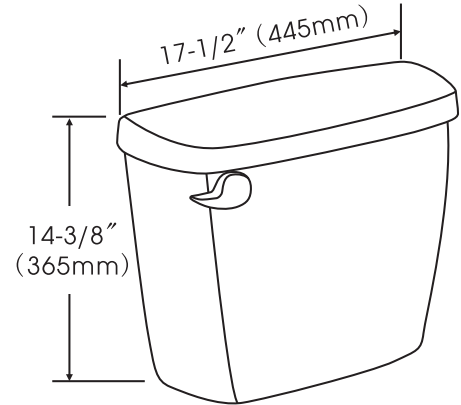

Toilet Tank

Fixture dimensions and hydraulic performance meet or exceed ANSI/ASME standard A112.19.2M and CAN/CSA B-45 requirements.

Model	Color
572-6234	White

Delano 1.28GPF HET 3" Flush 14" Rough-In Tank

DESCRIPTION

- * Water Saving Unit -- 1.28GPF –
- * Upgrade Fill And Flush Valve System
- * High Performance Flushing System
- * Color Matched Tank Handle
- * Works with Delano Toilet Bowl, 571-6913, 572-5789 & 571-6915
- * ADA compliant when paired with the 571-6915