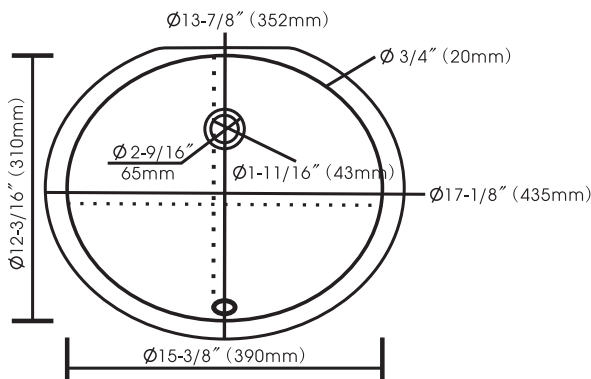

**15" x 12" Under-mount**

Model	Color
561-0584	White
561-0585	Biscuit

**Forsyth 15" x 12" Under-Mount Bowl**

**DESCRIPTION**

- \* 15" x 12" Under-mount Lavatory with Unglazed Rim
- \* 7½" Depth
- \* Inside Bowl Dimension 15¾" x 12¾"
- \* Gross Weight: 14 LBS
- \* ADA Compliant when Installed in a 21" (533 mm) Minimum Depth Countertop
- \* Flat-Back Rim Allows Positioning of this Lavatory Closer to Faucets
- \* Polished Top Rim for Easier Installation
- \* Deep Bowl with Large Wash Area
- \* Available in White and Biscuit