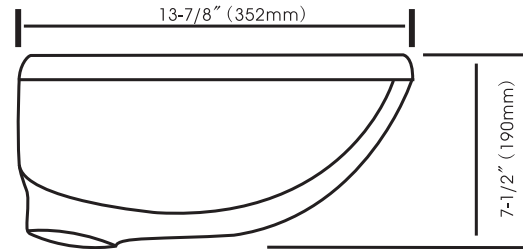

**15" x 12" Under-mount**

Model	Color
561-0584	White
561-0585	Biscuit

**Forsyth 15" x 12" Under-Mount Bowl**

**DESCRIPTION**

- \* 15" x 12" Under-mount Lavatory with Unglazed Rim
- \* 7½" Depth
- \* Inside Bowl Dimension 15¾" x 12¾"
- \* Gross Weight: 14 LBS
- \* ADA Compliant when Installed in a 21" (533 mm) Minimum Depth Countertop
- \* Flat-Back Rim Allows Positioning of this Lavatory Closer to Faucets
- \* Polished Top Rim for Easier Installation
- \* Deep Bowl with Large Wash Area
- \* Available in White and Biscuit