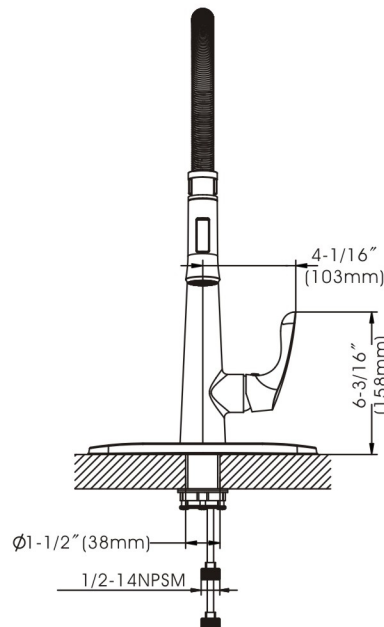

## Aegean - Single Handle Coil Pull-down Kitchen Faucet

- \* Includes Zinc Deck Plate for 1 or 3 Hole Installation
- \* 7-7/16" High and 11-1/8" Long Spout, Zinc Handle
- \* 360° Swing Stainless Steel Spout
- \* Copper Waterway Construction with 1/2" -14 NPSM Connection
- \* Matching Plastic Two Function Pull-down Spray
- \* Premium Grade Ceramic Cartridge(Type N)
- \* Flow Rate: 1.8GPM
- \* 100% Pressure System Tested
- \* Lifetime Limited Warranty; 5 year warranty from date of purchase for Commercial users.

### Model No. :

192-6471 (CH)

192-6472 (BN *Spotless PVD*)  
 (Shown Model)

- Product Compliance:**
- ASME A112.18.1 / CSA B125.1
  - NSF 61 - Section 9
  - NSF 372 (Low Lead Content)
  - ANSI A117.1 (ADA)