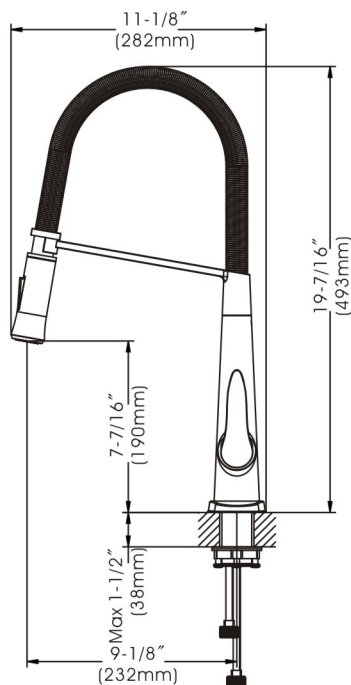

## Aegean - Single Handle Coil Pull-down Kitchen Faucet

- \* Includes Zinc Deck Plate for 1 or 3 Hole Installation
- \* 7-7/16" High and 11-1/8" Long Spout, Zinc Handle
- \* 360° Swing Stainless Steel Spout
- \* Copper Waterway Construction with 1/2" -14 NPSM Connection
- \* Matching Plastic Two Function Pull-down Spray
- \* Premium Grade Ceramic Cartridge(Type N)
- \* Flow Rate: 1.8GPM
- \* 100% Pressure System Tested
- \* Lifetime Limited Warranty; 5 year warranty from date of purchase for Commercial users.

### Model No. :

192-6471 (CH)

192-6472 (BN *Spotless PVD*)  
 (Shown Model)

- Product Compliance:**
- ASME A112.18.1 / CSA B125.1
  - NSF 61 - Section 9
  - NSF 372 (Low Lead Content)
  - ANSI A117.1 (ADA)