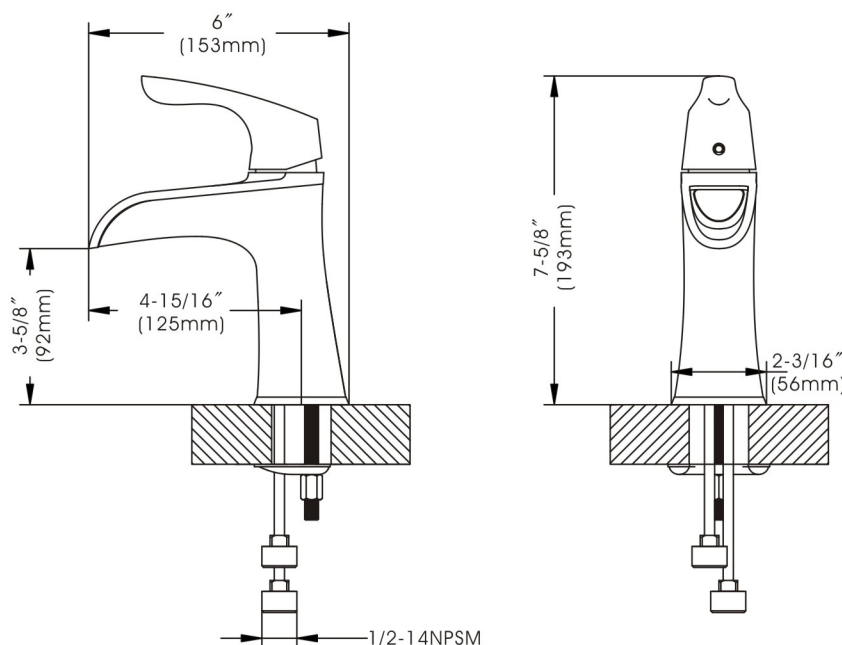

Aegean - Single Handle Bathroom Faucet

- * Includes Zinc Deck Plate for 1 or 3 Hole Installation
- * Brass Pop-up Drain Assembly Included
- * 3-5/8" High and 4-15/16" Long Brass Spout, Zinc Handle
- * Copper Waterway Construction with 1/2" -14 NPSM Connection
- * Premium Grade Ceramic Cartridge (Type Q)
- * Flow Rate: 1.2GPM
- * 100% Pressure System Tested
- * Lifetime Limited Warranty; 5 year warranty from date of purchase for Commercial users.

| | |
|----------------------|--|
| Project / Job Name | |
| Architect / Engineer | |
| Contractor | |
| Model | |
| Quantity | |

Model No. :

192-6431 (CH)

192-6432 (BN *Spotless PVD*)

192-6433 (ORB)
 (Shown Model)