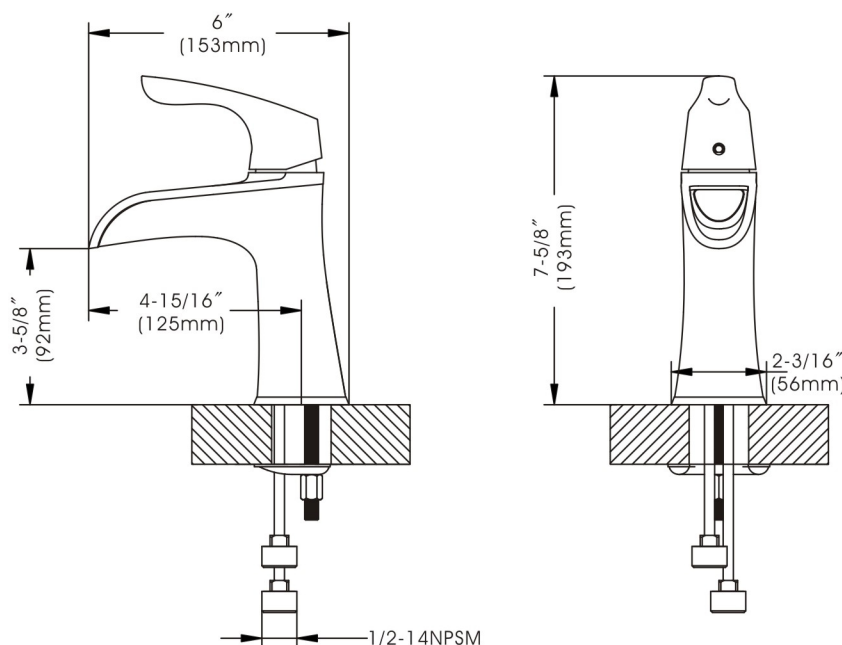

## Aegean - Single Handle Bathroom Faucet

- \* Includes Zinc Deck Plate for 1 or 3 Hole Installation
- \* Brass Pop-up Drain Assembly Included
- \* 3-5/8" High and 4-15/16" Long Brass Spout, Zinc Handle
- \* Copper Waterway Construction with 1/2" -14 NPSM Connection
- \* Premium Grade Ceramic Cartridge (Type Q)
- \* Flow Rate: 1.2GPM
- \* 100% Pressure System Tested
- \* Lifetime Limited Warranty; 5 year warranty from date of purchase for Commercial users.

### Model No. :

192-6431 (CH)  
 (Shown Model)

192-6432 (BN *Spotless PVD*)

192-6433 (ORB)

- Product Compliance:**
- ASME A112.18.1 / CSA B125.1
  - NSF 61 - Section 9
  - NSF 372 (Low Lead Content)
  - ANSI A117.1 (ADA)
  - EPA - Water Sense