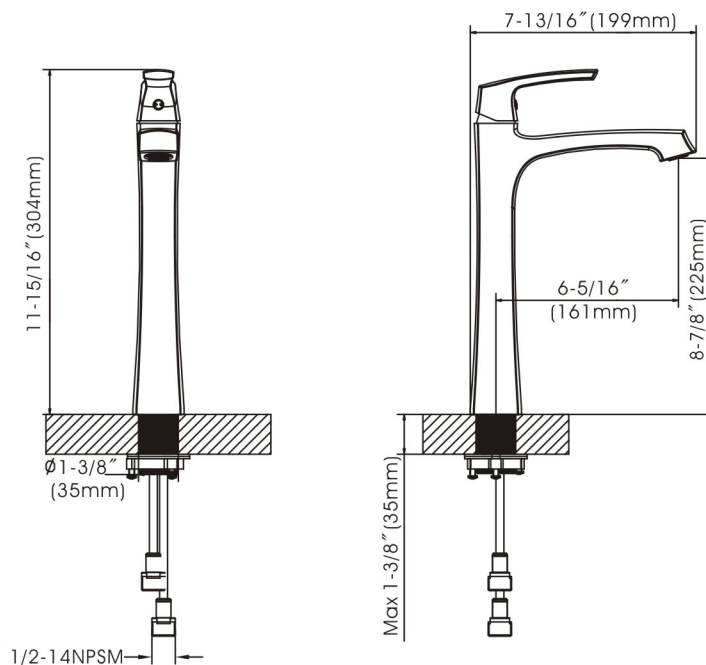

## Cardania - Single Handle Vessel Faucet

- \* Single Hole Installation
- \* Includes a Unique Push Down Pop-up Drain that Works for Both Overflow and No Overflow Lavatory Sinks
- \* 8-7/8" High and 6-5/16" Long One Piece Solid Cast Brass Spout, Zinc Handle, Zinc Body
- \* Copper Waterway Construction with 1/2" -14 NPSM Connection
- \* Premium Grade Ceramic Cartridge (Type Q)
- \* Flow Rate: 1.2GPM
- \* 100%Pressure System Tested
- \* Lifetime Limited Warranty; 5 year warranty from date of purchase for Commercial users.

### Model No. :

192-6410 (CH)

192-6411 (BN *Spotless PVD*)

192-6412 (ORB)  
 (Shown Model)

- Product Compliance:**
- ASME A112.18.1 / CSA B125.1
  - NSF 61 - Section 9
  - NSF 372 (Low Lead Content)
  - ANSI A117.1 (ADA)
  - EPA - Water Sense