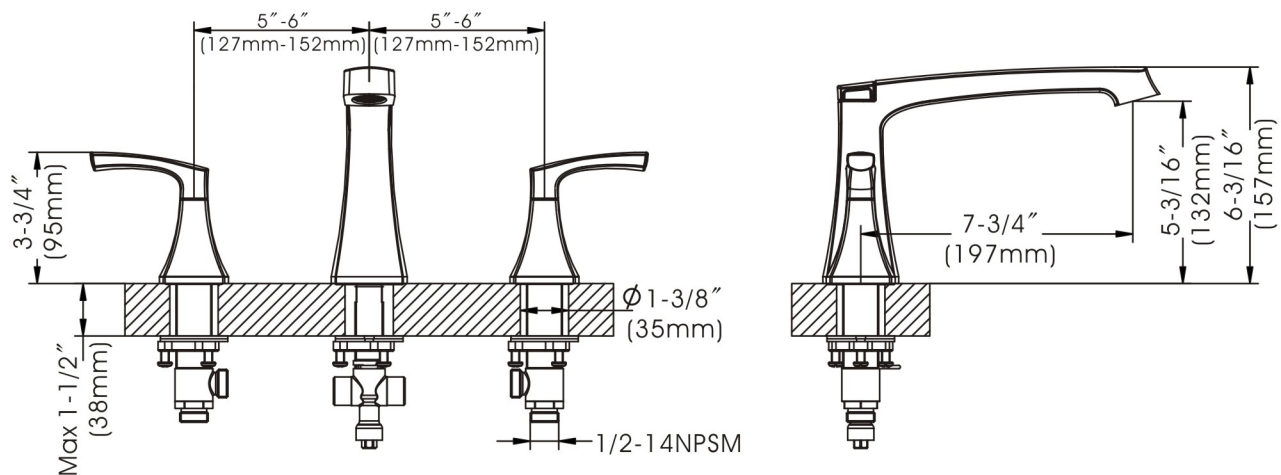

Cardania- Roman Tub Faucet

- * 5-3/16" High and 7-3/4" Long Brass Spout, Zinc Handle
- * Solid Brass Waterway Construction with 1/2" -14 NPSM Connection
- * 1/4 Turn Premium Grade High Flow Rate Ceramic Cartridges (Type J)
- * Flow Rate: 4.0GPM @ 20PSI
- * 100% Pressure System Tested
- * Lifetime Limited Warranty; 5 year warranty from date of purchase for Commercial users.

Project / Job Name	
Architect / Engineer	
Contractor	
Model	
Quantity	

Model No. :

192-6407 (CH)
 (Shown Model)

192-6408 (BN *Spotless PVD*)

192-6409 (ORB)

Product Compliance:

- ASME A112.18.1 / CSA B125.1
- ANSI A117.1 (ADA)