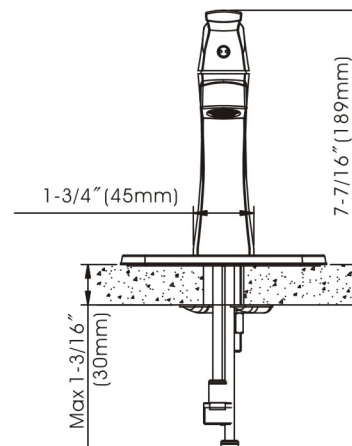

Cardania - Single Handle Bathroom Faucet

- * Includes Stainless Steel Deck Plate for 1 or 3 Hole Installation
- * Brass Pop-up Drain Assembly Included
- * 4-7/16" High and 5-1/8" Long Spout, Zinc Handle
- * Copper Waterway Construction with 1/2" -14 NPSM Connection
- * Premium Grade Ceramic Cartridge (Type Q)
- * Flow Rate: 1.2GPM
- * 100% Pressure System Tested
- * Lifetime Limited Warranty; 5 year warranty from date of purchase for Commercial users.

Project / Job Name	
Architect / Engineer	
Contractor	
Model	
Quantity	

Model No. :

192-6398 (CH)

192-6399 (BN *Spotless PVD*)
 (Shown Model)

192-6400 (ORB)

- Product Compliance:**
- ASME A112.18.1 / CSA B125.1
 - NSF 61 - Section 9
 - NSF 372 (Low Lead Content)
 - ANSI A117.1 (ADA)
 - EPA - Water Sense