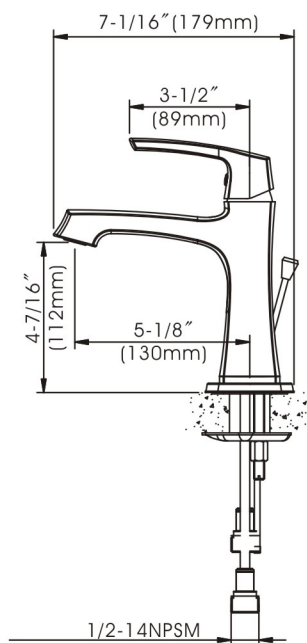

Cardania - Single Handle Bathroom Faucet

- * Includes Stainless Steel Deck Plate for 1 or 3 Hole Installation
- * Brass Pop-up Drain Assembly Included
- * 4-7/16" High and 5-1/8" Long Spout, Zinc Handle
- * Copper Waterway Construction with 1/2" -14 NPSM Connection
- * Premium Grade Ceramic Cartridge (Type Q)
- * Flow Rate: 1.2GPM
- * 100% Pressure System Tested
- * Lifetime Limited Warranty; 5 year warranty from date of purchase for Commercial users.

Project / Job Name	
Architect / Engineer	
Contractor	
Model	
Quantity	

Model No. :

192-6398 (CH)

192-6399 (BN *Spotless PVD*)
 (Shown Model)

192-6400 (ORB)

- Product Compliance:**
- ASME A112.18.1 / CSA B125.1
 - NSF 61 - Section 9
 - NSF 372 (Low Lead Content)
 - ANSI A117.1 (ADA)
 - EPA - Water Sense