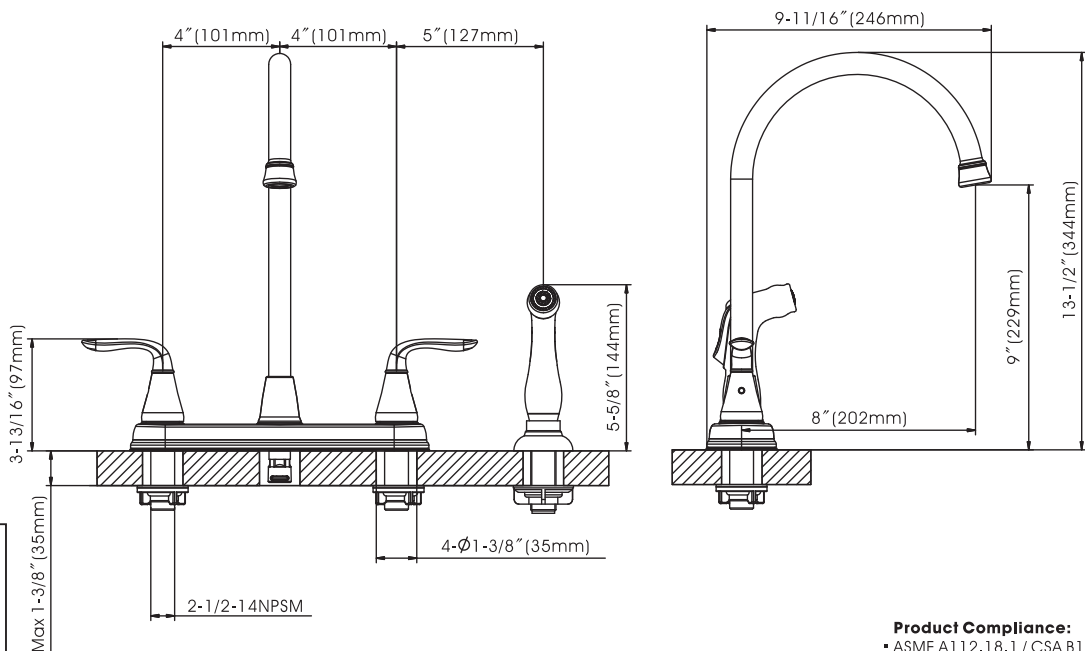

Majestic - Two Handle High Arc Kitchen Faucet With Side Spray

- * 8" Centerset, 4 Hole Installation
- * 9" High Arc Stainless Steel Spout, Zinc Handle, Stainless Steel DeckPlate
- * Brass Waterway Construction with 1/2" -14 NPSM Connection
- * Matching Plastic Side Sprayer With 49" Quick-Connect Hose
- * 1/4 Turn Premium Grade Ceramic Cartridges (Type I)
- * Flow Rate: 1.8GPM
- * 100% Pressure System Tested

Project / Job Name	
Architect / Engineer	
Contractor	
Model	
Quantity	

Model No. :

191-7703 (CH)

191-7704 (BN *Spotless PVD*)
 (Shown Model)

191-7705 (ORB)

Cartridge (Type I)

Product Compliance:

- ASME A112.18.1 / CSA B125.1
- NSF 61 - Section 9
- NSF 372 (Low Lead Content)
- ANSI A117.1 (ADA)

Majestic - Two Handle High Arc Kitchen Faucet With Side Spray

Model No. :

191-7703 (Polished Chrome)

191-7704 (Brushed Nickel **Spotless** PVD)

191-7705 (Oil-Rubbed Bronze)

No.	Part Name	Material
1	Handle	Zinc
2	Set Screw	Stainless Steel
3	Index(Blue)	Rubber
4	Index(Red)	Rubber
5	Cartridge Lock Nut	Zinc
6	Cartridge(Cold Water)	Ceramic
7	Cartridge(Hot Water)	Ceramic
8	Plastic Washer	Plastic
9	Spout	Stainless Steel
10	Spout Nut	Zinc
11	Protective Sleeve	Plastic
12	Wearing Ring	Plastic
13	O-Ring	Rubber
14	Diverter	Plastic+Brass
15	Deck Plate	Stainless Steel
16	Washer	Rubber
17	Aerator Core	Plastic
18	Aerator Collar	Brass
19	Brazed Underbody	Brass
20	Putty Plate	Plastic
21	Rubber Washer	Rubber
22	Plastic Nut	Plastic
23	Allen Key	Steel
24	Plastic Lock Nut	Plastic
25	Spray Gasket	Stainless Steel
26	Side Spray	Plastic