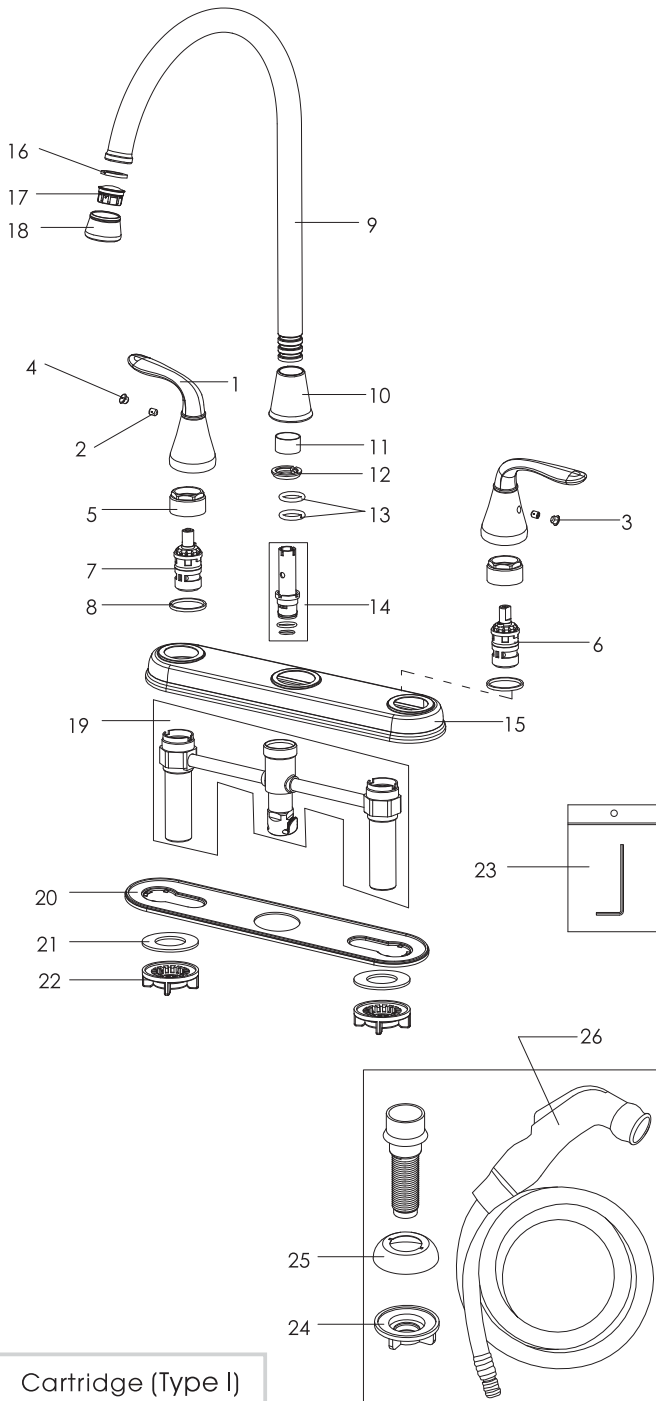

Majestic - Two Handle High Arc Kitchen Faucet With Side Spray

- * 8" Centerset, 4 Hole Installation
- * 9" High Arc Stainless Steel Spout, Zinc Handle, Stainless Steel DeckPlate
- * Brass Waterway Construction with 1/2" -14 NPSM Connection
- * Matching Plastic Side Sprayer With 49" Quick-Connect Hose
- * 1/4 Turn Premium Grade Ceramic Cartridges (Type I)
- * Flow Rate: 1.8GPM
- * 100% Pressure System Tested

Project / Job Name	
Architect / Engineer	
Contractor	
Model	
Quantity	

Model No. :

191-7703 (CH)

191-7704 (BN *Spotless PVD*)
 (Shown Model)

191-7705 (ORB)

Cartridge (Type I)

Product Compliance:

- ASME A112.18.1 / CSA B125.1
- NSF 61 - Section 9
- NSF 372 (Low Lead Content)
- ANSI A117.1 (ADA)

Majestic - Two Handle High Arc Kitchen Faucet With Side Spray

Model No. :

191-7703 (Polished Chrome)

191-7704 (Brushed Nickel **Spotless** PVD)

191-7705 (Oil-Rubbed Bronze)

No.	Part Name	Material
1	Handle	Zinc
2	Set Screw	Stainless Steel
3	Index(Blue)	Rubber
4	Index(Red)	Rubber
5	Cartridge Lock Nut	Zinc
6	Cartridge(Cold Water)	Ceramic
7	Cartridge(Hot Water)	Ceramic
8	Plastic Washer	Plastic
9	Spout	Stainless Steel
10	Spout Nut	Zinc
11	Protective Sleeve	Plastic
12	Wearing Ring	Plastic
13	O-Ring	Rubber
14	Diverter	Plastic+Brass
15	Deck Plate	Stainless Steel
16	Washer	Rubber
17	Aerator Core	Plastic
18	Aerator Collar	Brass
19	Brazed Underbody	Brass
20	Putty Plate	Plastic
21	Rubber Washer	Rubber
22	Plastic Nut	Plastic
23	Allen Key	Steel
24	Plastic Lock Nut	Plastic
25	Spray Gasket	Stainless Steel
26	Side Spray	Plastic