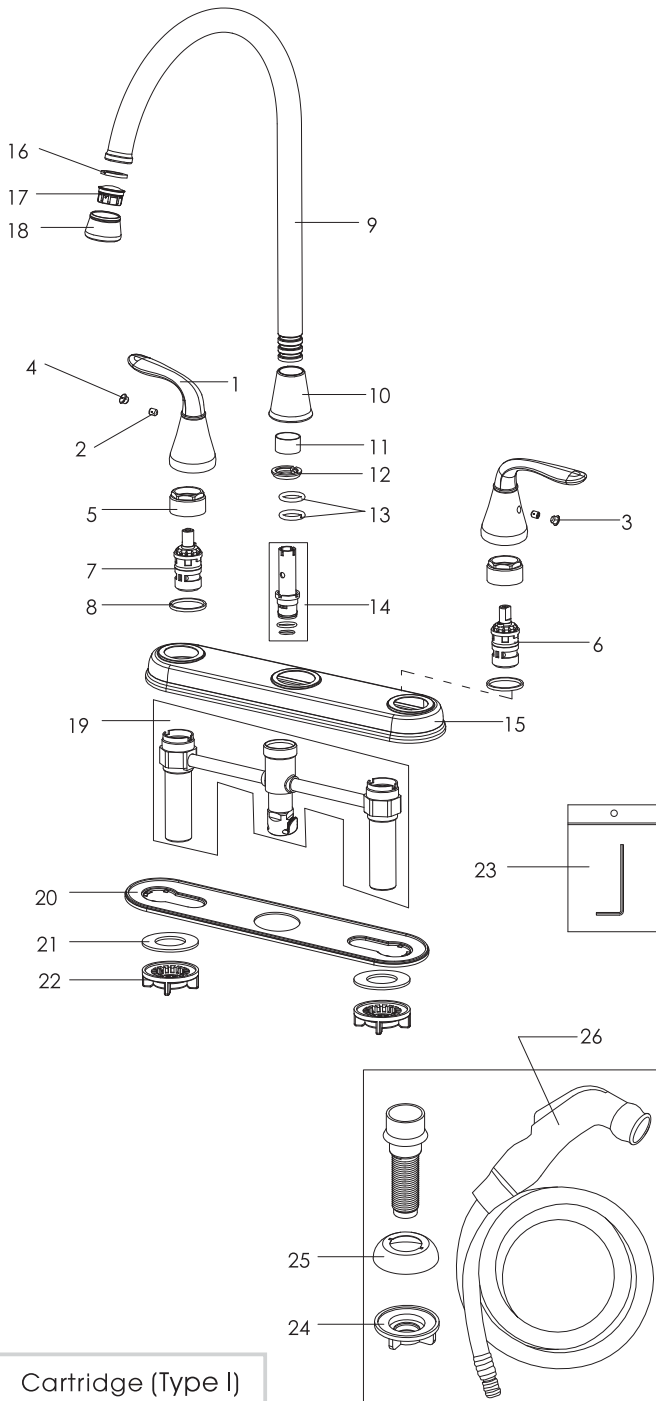

Majestic - Two Handle High Arc Kitchen Faucet With Side Spray

- * 8" Centerset, 4 Hole Installation
- * 9" High Arc Stainless Steel Spout, Zinc Handle, Stainless Steel DeckPlate
- * Brass Waterway Construction with 1/2" -14 NPSM Connection
- * Matching Plastic Side Sprayer With 49" Quick-Connect Hose
- * 1/4 Turn Premium Grade Ceramic Cartridges (Type I)
- * Flow Rate: 1.8GPM
- * 100% Pressure System Tested

Project / Job Name	
Architect / Engineer	
Contractor	
Model	
Quantity	

Model No. :

191-7703 (CH)
 (Shown Model)

191-7704 (BN *Spotless PVD*)

191-7705 (ORB)

Cartridge (Type I)

Product Compliance:

- ASME A112.18.1 / CSA B125.1
- NSF 61 - Section 9
- NSF 372 (Low Lead Content)
- ANSI A117.1 (ADA)

Majestic - Two Handle High Arc Kitchen Faucet With Side Spray

Model No. :

191-7703 (Polished Chrome)

191-7704 (Brushed Nickel **Spotless** PVD)

191-7705 (Oil-Rubbed Bronze)

No.	Part Name	Material
1	Handle	Zinc
2	Set Screw	Stainless Steel
3	Index(Blue)	Rubber
4	Index(Red)	Rubber
5	Cartridge Lock Nut	Zinc
6	Cartridge(Cold Water)	Ceramic
7	Cartridge(Hot Water)	Ceramic
8	Plastic Washer	Plastic
9	Spout	Stainless Steel
10	Spout Nut	Zinc
11	Protective Sleeve	Plastic
12	Wearing Ring	Plastic
13	O-Ring	Rubber
14	Diverter	Plastic+Brass
15	Deck Plate	Stainless Steel
16	Washer	Rubber
17	Aerator Core	Plastic
18	Aerator Collar	Brass
19	Brazed Underbody	Brass
20	Putty Plate	Plastic
21	Rubber Washer	Rubber
22	Plastic Nut	Plastic
23	Allen Key	Steel
24	Plastic Lock Nut	Plastic
25	Spray Gasket	Stainless Steel
26	Side Spray	Plastic