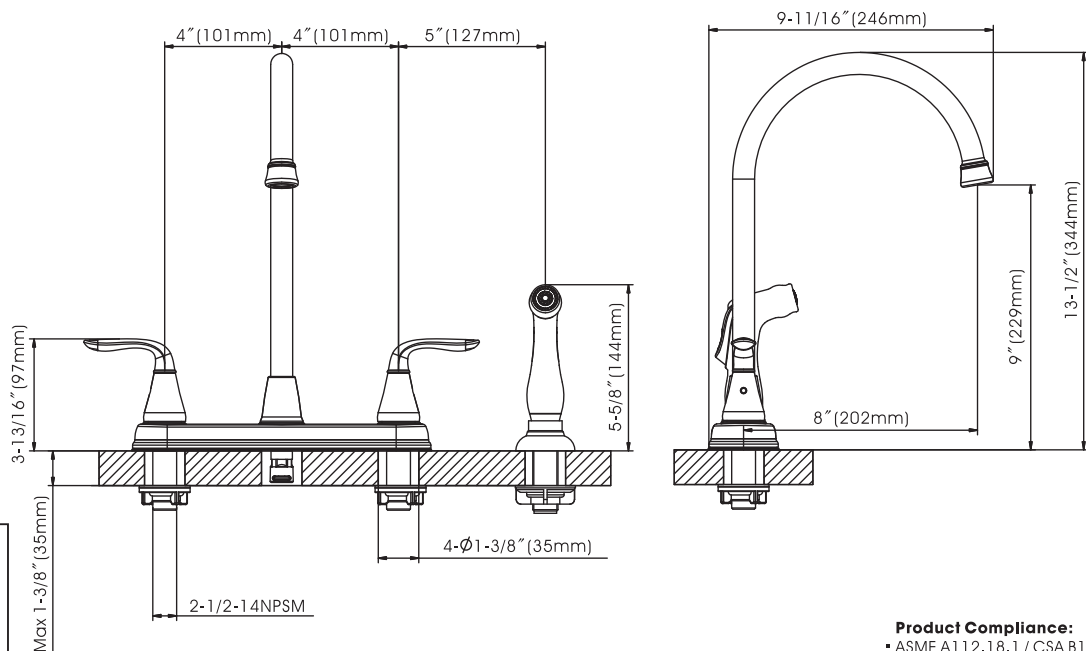

Model No. :

191-7703 (CH)
(Shown Model)

191-7704 (BN *Spotless PVD*)

191-7705 (ORB)

Cartridge (Type I)

Product Compliance:

- ASME A112.18.1 / CSA B125.1
- NSF 61 - Section 9
- NSF 372 (Low Lead Content)
- ANSI A117.1 (ADA)