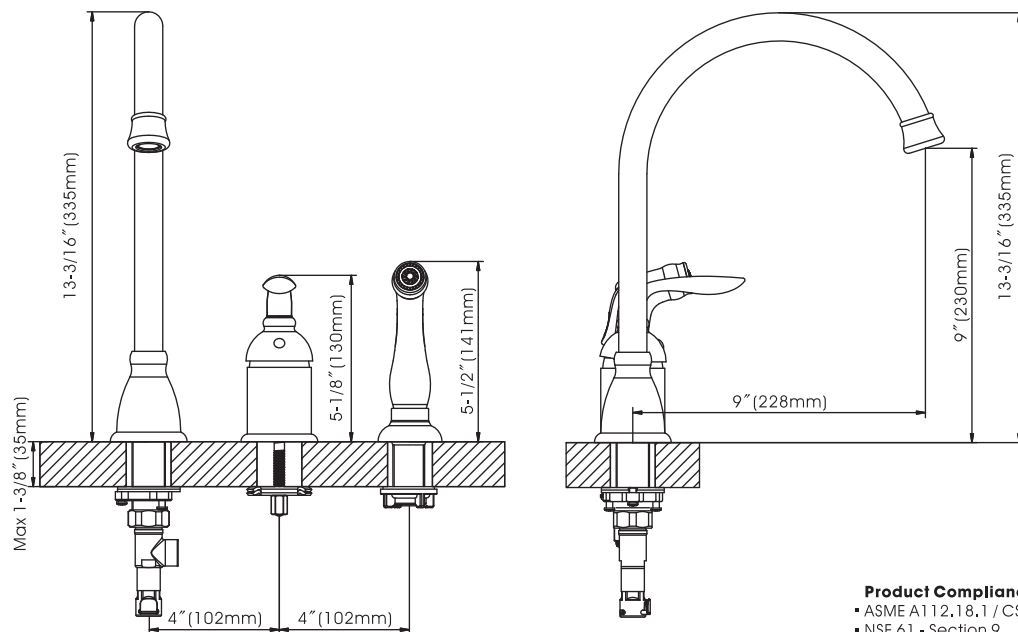

Cartridge (Type H)

Product Compliance:

- ASME A112.18.1 / CSA B125.1
- NSF 61 - Section 9
- NSF 372 (Low Lead Content)
- ANSI A117.1 (ADA)