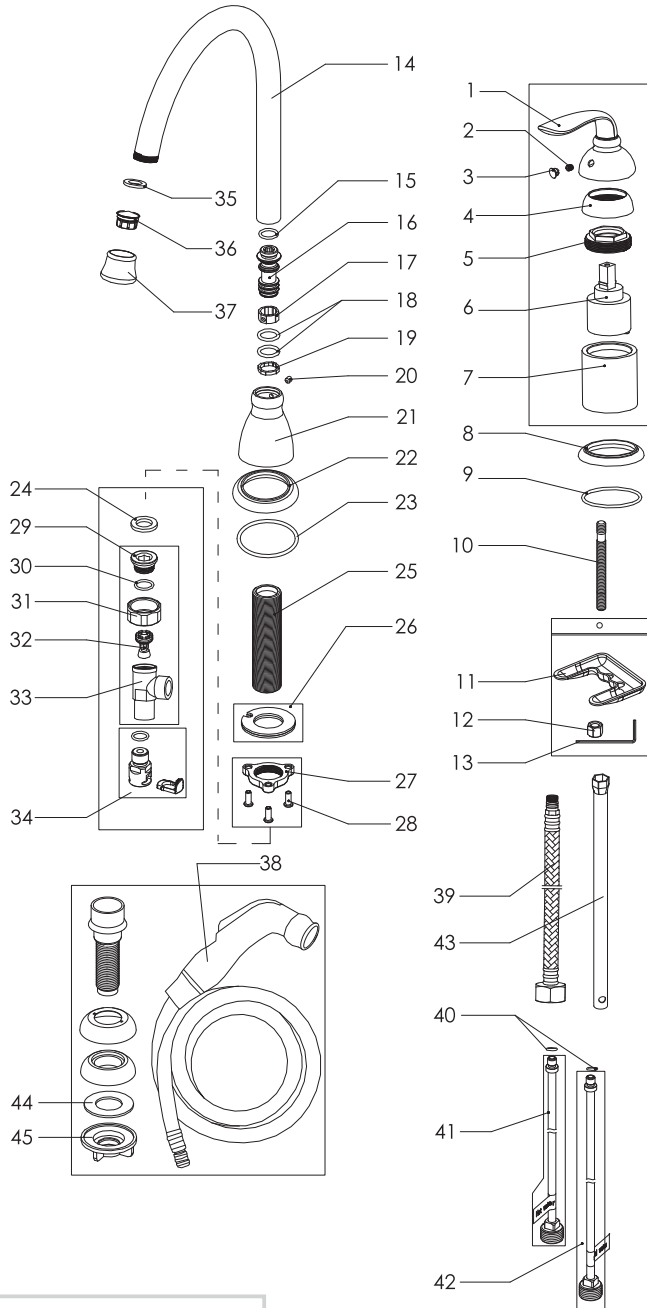

## Majestic - Single Handle Kitchen Faucet With Side Spray

- \* 3 Hole Installation, Matching Finish Plastic Side Sprayer
- \* 9" High and 9" Long 360° Swing Stainless Steel Spout, Zinc Handle
- \* Brass Waterway Construction with 1/2" -14 NPSM Connection
- \* " Quick Connect " Type 49" Connection Hose
- \* Premium Grade Ceramic Cartridge (Type H)
- \* Flow Rate: 1.8GPM
- \* 100% Pressure System Tested

### Model No. :

191-6614 (CH)

191-6615 (BN *Spotless* PVD)  
 (Shown Model)

191-6616 (ORB)

#### Cartridge (Type H)

## Model No. :

191-6614 (Polished Chrome)

191-6615 (Brushed Nickel **Spotless PVD**)

191-6616 (Oil-Rubbed Bronze)

No.	Part Name	Material
1	Handle	Zinc
2	Set Screw	Stainless Steel
3	Index	Plastic
4	Trim Cap	Plastic
5	Cartridge LockNut	Stainless Steel
6	Cartridge	Ceramic
7	Cartridge Sleeve	Brass
8	Flange	Brass
9	O-Ring	Rubber
10	Bolt	Stainless Steel
11	Clamp	Steel
12	Locknut	Stainless Steel
13	Allen Key	Stainless Steel
14	Spout	Brass
15	O-Ring	Rubber
16	Spout Connector	Brass
17	Retainer	Plastic
18	O-ring	Rubber
19	Retainer	Plastic
20	Set Screw	Stainless Steel
21	Spout Nut	Zinc
22	Hub Base	Zinc
23	O-Ring	Plastic
24	Washer	Plastic
25	Shank	Brass
26	Clamp	Rubber+Stainless Steel
27	Locknut	Zinc
28	Screw	Stainless Steel
29	Inlet Adapter	Brass
30	O-Ring	Rubber
31	Nut	Brass
32	Diverter	Plastic+Brass
33	Diverter Seat	Brass
34	Quick Connect Assembly	Plastic
35	Aerator Washer	Rubber
36	Aerator Core	Plastic
37	Aerator Collar	Brass
38	Side Spray	Plastic
39	Connect Hose	Stainless Steel
40	O-Ring	Rubber
41	Copper Tube	Brass
42	Copper Tube	Brass
43	Socket Wrench	Steel
44	Washer	Rubber
45	Plastic Lock Nut	Plastic