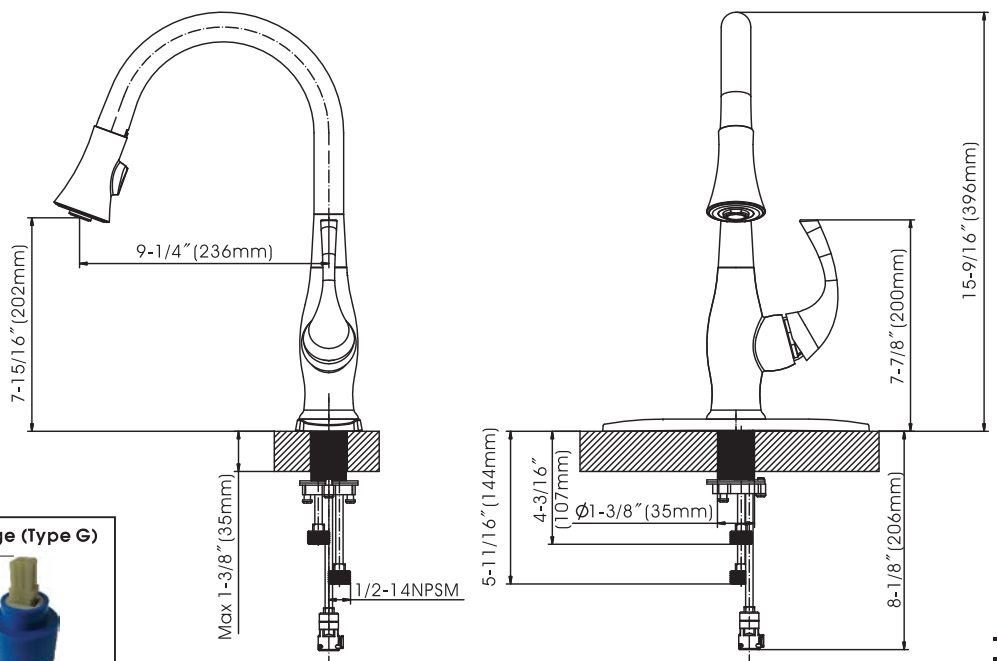

Grand - Single Handle Pull-down Kitchen Faucet

- * Includes Stainless Steel Deck Plate for 1 or 3 Holes Installation
- * 6" - 8" Center-set, 360° Swing Stainless Steel Tube Spout, Zinc Handle
- * Matching Two Function Plastic Pull-down Sprayer
- * Copper Waterway Construction with 1/2" -14 NPSM Connection
- * Premium Grade Ceramic Cartridge (Type G)
- * 60" Quick Connect Flexible Nylon Hose
- * Screw On Weight
- * Flow Rate: 1.8GPM
- * 100% Pressure System Tested

Project / Job Name	
Architect / Engineer	
Contractor	
Model	
Quantity	

Model No. :

191-6600 (CH)

191-6601 (BN *Spotless PVD*)
 (Shown Model)

191-6639 (ORB)

- Product Compliance:**
- ASME A112.18.1 / CSA B125.1
 - NSF 61 - Section 9
 - NSF 372 (Low Lead Content)
 - ANSI A117.1 (ADA)

Grand - Single Handle Pull-down Kitchen Faucet

Model No. :

191-6600 (Polished Chrome)

191-6601 (Brushed Nickel *Spotless* PVD)

191-6639 (Oil-Rubbed Bronze)

No.	Part Name	Material
1	Spray	Plastic
2	Hose Guide	Plastic
3	Spout	Stainless Steel
4	Index	Plastic
5	Set Screw	Stainless Steel
6	Handle	Zinc
7	Trim Cap	Plastic
8	Cartridge Lock Nut	Brass
9	Cartridge	Ceramic
10	Cartridge Seat	Brass
11	Body	Zinc
12	Shank	Stainless Steel
13	Copper Tube	Brass
14	Copper Tube	Brass
15	Copper Tube	Brass
16	Quick Connect Assembly	Plastic
17	Pull-Down Hose	Nylon
18	Hub Base	Zinc
19	O-Ring	Rubber
20	Clamp	Rubber+Stainless Steel
21	Lock Nut	Zinc
22	Screw	Stainless Steel
23	Protective Sleeve	Plastic
24	Weight	Plastic+Steel
25	Putty Plate	Sponge
26	Deck Plate	Stainless Steel
27	Plastic Base	Plastic
28	Allen Key	Steel