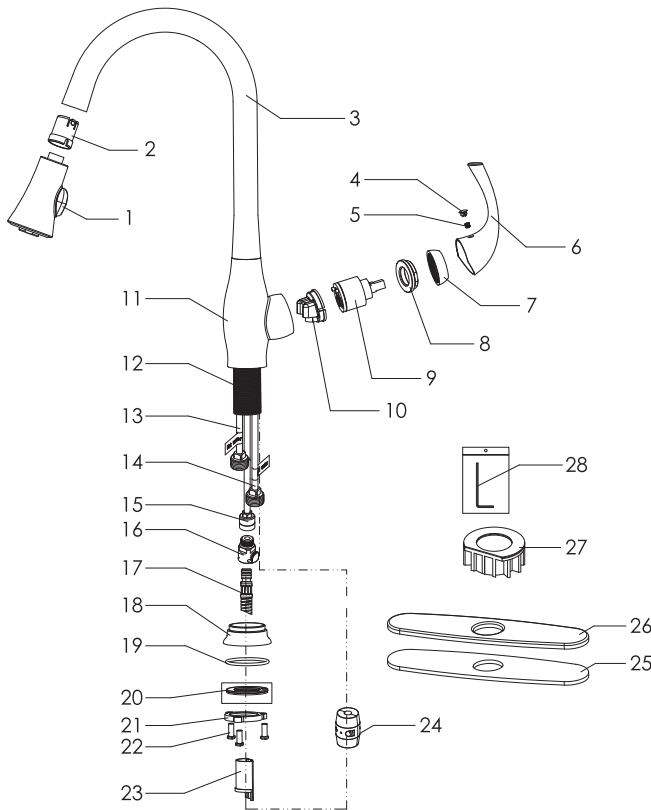

Grand - Single Handle Pull-down Kitchen Faucet

- * Includes Stainless Steel Deck Plate for 1 or 3 Holes Installation
- * 6" - 8" Center-set, 360° Swing Stainless Steel Tube Spout, Zinc Handle
- * Matching Two Function Plastic Pull-down Sprayer
- * Copper Waterway Construction with 1/2" -14 NPSM Connection
- * Premium Grade Ceramic Cartridge (Type G)
- * 60" Quick Connect Flexible Nylon Hose
- * Screw On Weight
- * Flow Rate: 1.8GPM
- * 100% Pressure System Tested

Project / Job Name	
Architect / Engineer	
Contractor	
Model	
Quantity	

Model No. :

191-6600 (CH)

191-6601 (BN *Spotless PVD*)
 (Shown Model)

191-6639 (ORB)

- Product Compliance:**
- ASME A112.18.1 / CSA B125.1
 - NSF 61 - Section 9
 - NSF 372 (Low Lead Content)
 - ANSI A117.1 (ADA)

Grand - Single Handle Pull-down Kitchen Faucet

Model No. :

191-6600 (Polished Chrome)

191-6601 (Brushed Nickel *Spotless* PVD)

191-6639 (Oil-Rubbed Bronze)

No.	Part Name	Material
1	Spray	Plastic
2	Hose Guide	Plastic
3	Spout	Stainless Steel
4	Index	Plastic
5	Set Screw	Stainless Steel
6	Handle	Zinc
7	Trim Cap	Plastic
8	Cartridge Lock Nut	Brass
9	Cartridge	Ceramic
10	Cartridge Seat	Brass
11	Body	Zinc
12	Shank	Stainless Steel
13	Copper Tube	Brass
14	Copper Tube	Brass
15	Copper Tube	Brass
16	Quick Connect Assembly	Plastic
17	Pull-Down Hose	Nylon
18	Hub Base	Zinc
19	O-Ring	Rubber
20	Clamp	Rubber+Stainless Steel
21	Lock Nut	Zinc
22	Screw	Stainless Steel
23	Protective Sleeve	Plastic
24	Weight	Plastic+Steel
25	Putty Plate	Sponge
26	Deck Plate	Stainless Steel
27	Plastic Base	Plastic
28	Allen Key	Steel