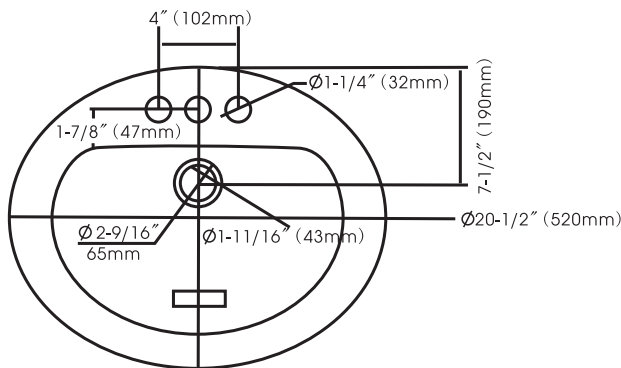

20" x 17" Drop-in

| Model | Color | Centerset |
|----------|---------|-----------|
| 006-623 | White | 4" |
| 561-0634 | Biscuit | 4" |

Oak Lawn 20" X 17" Drop-in Oval

DESCRIPTION

- * 20" x 17" Oval Self Rimming Drop-in Lavatory
- * 7⁷/₈" Depth
- * 4" Centerset
- * Inside Bowl Dimension 10¹/₂" x 16"
- * Gross Weight: 16.5 LBS
- * ADA Compliant when Installed in a 21" (533 mm) Minimum Depth Countertop
- * Deep Bowl with Large Wash Area
- * Available in White or Biscuit
- * DXF File Available