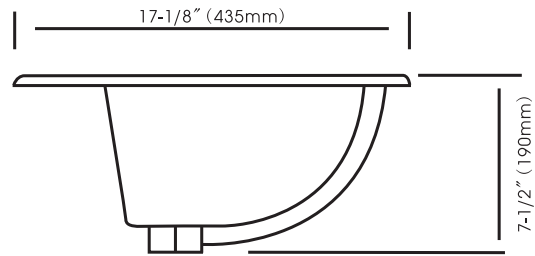

20" x 17" Drop-in

| Model | Color | Centerset |
|----------|---------|-----------|
| 006-623 | White | 4" |
| 561-0634 | Biscuit | 4" |

Oak Lawn 20" X 17" Drop-in Oval

DESCRIPTION

- * 20" x 17" Oval Self Rimming Drop-in Lavatory
- * 7⁷/₈" Depth
- * 4" Centerset
- * Inside Bowl Dimension 10¹/₂" x 16"
- * Gross Weight: 16.5 LBS
- * ADA Compliant when Installed in a 21" (533 mm) Minimum Depth Countertop
- * Deep Bowl with Large Wash Area
- * Available in White or Biscuit
- * DXF File Available