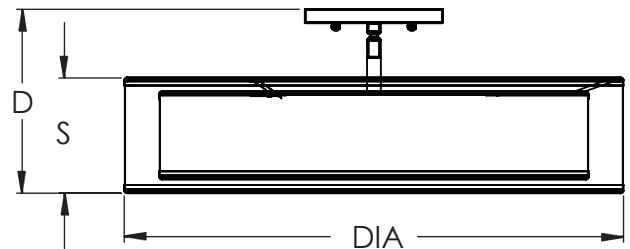

Cortez LED Semi-Flush CZF Series

Features

This Cortez LED semi-flush mount is highly decorative style adding beauty and light to any room. Ideal use for general lighting in indoor residential, commercial, and hospitality applications. Fixture can be mounted to a standard junction box (not included). Available in multiple sizes.

Construction

A 22-gauge metal pan made by stamping process surrounded by shade in shade style and recessed from the ceiling with matching canopy finish. A sheer organza outer shade and a white linen inner shade. Finished with a white acrylic diffuser inner shade. Power supply connections must be made inside a junction box (not included).

Finish

Satin nickel canopy.

Diffuser

White linen inner shade and white diffuser with a sheer organza outer shade.

Electrical

Input 120-277 VAC / 60Hz.
Compatible with residential (TRIAC/ELV) and commercial (0-10) dimmers.
TRIAC and ELV dimming only at 120 VAC.

LED

Integrated LED modules capable of producing:
18" - 30W = 2400 source lumens
24" - 42W = 3200 source lumens
30" - 60W = 4400 source lumens
Adjustable Choice 3000K, 3500K, 4000K (CCT).
Rated for 50,000 Hrs., 90 CRI.

Certification

All fixtures are cETLus listed for indoor damp locations.

Warranty

Limited warranty: This fixture is free from defects in materials and workmanship for a period of 5 years from date-of-purchase.

Specifications and dimensions

subject to change without notice.

Ordering Information:

Satin Nickel/White	LED	Source Lumens	Adjustable CCT	DIA.	D	S
CZF1824LAJUDSN-WHWH	30W	2400	3000K/3500K/4000K	18"	7-1/4"	5"
CZF2432LAJUDSN-WHWH	42W	3200	3000K/3500K/4000K	24"	8"	5"
CZF3040LAJUDSN-WHWH	60W	4400	3000K/3500K/4000K	30"	9"	6"